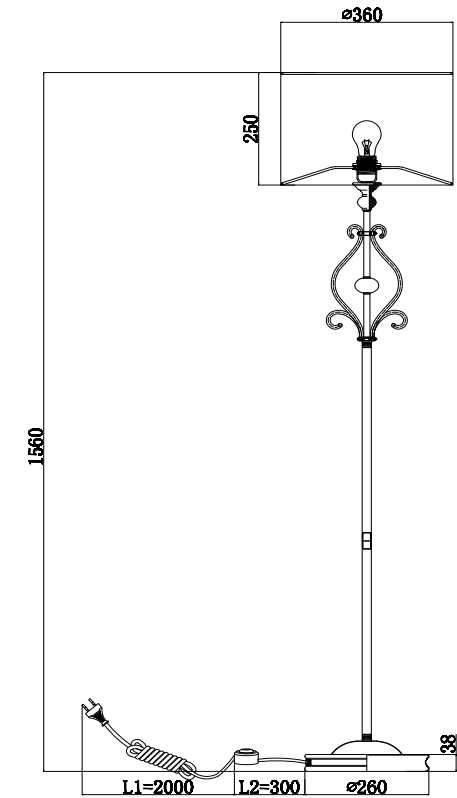

Instruction

H631-FL-01-B

1 x E27 (40W)

Model: H631-FL-01-B
Collection: House
Series: Karina

Table Lamps