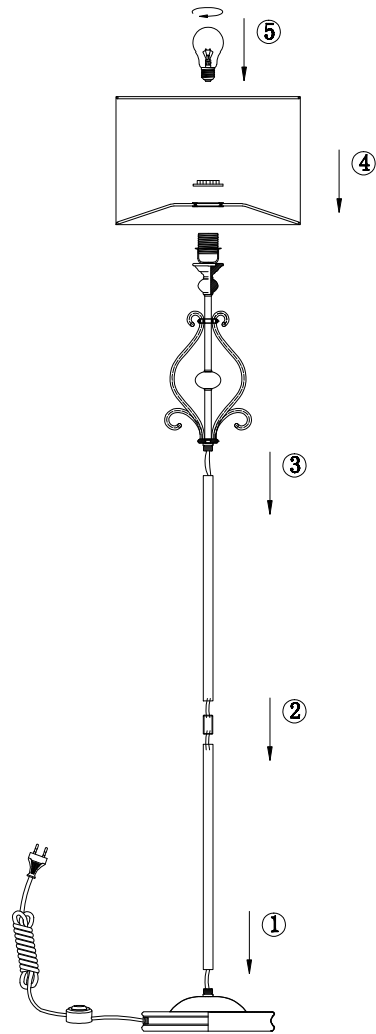

Instruction

H631-FL-01-B

1 x E27 (40W)

Model: H631-FL-01-B
Collection: House
Series: Karina

Table Lamps