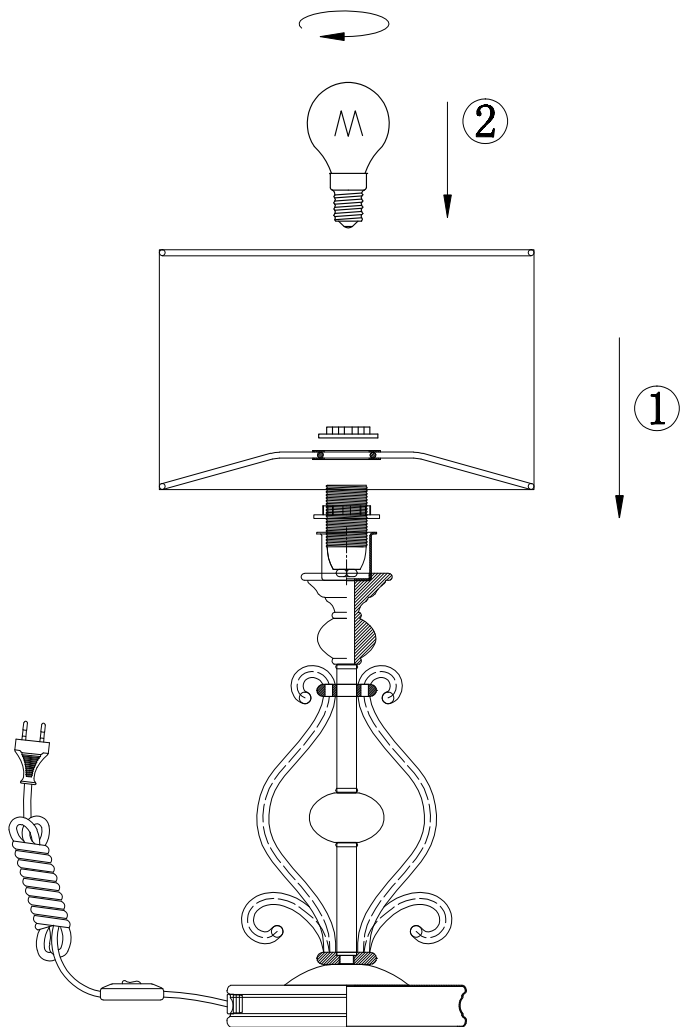

Instruction

H631-TL-01-B

1 x E14 (40W)

Model: H631-TL-01-B
Collection: House
Series: Karina

Table Lamps