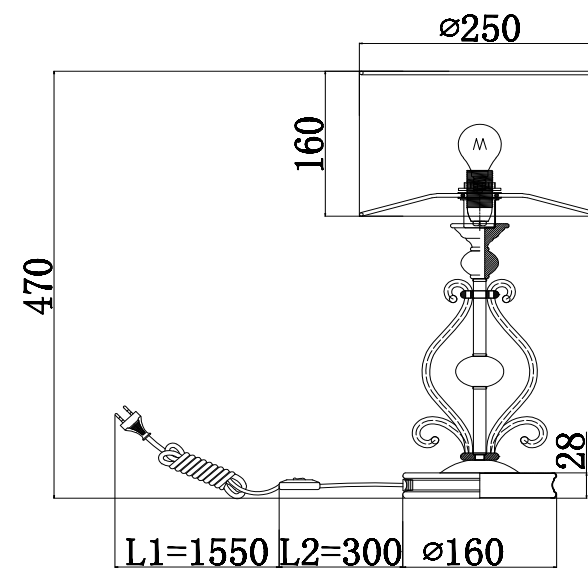

Instruction

H631-TL-01-B

1 x E14 (40W)

Model: H631-TL-01-B
Collection: House
Series: Karina

Table Lamps