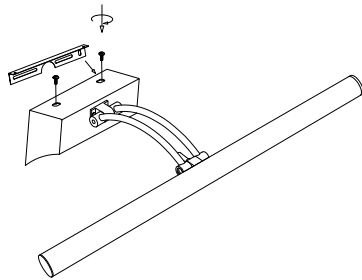

Instruction

MIR003WL-L7CH

1

2

3

4

MAX 7W
550 Lumen

Model: MIR003WL-L7CH
Collection: Mirror
Series: Fino