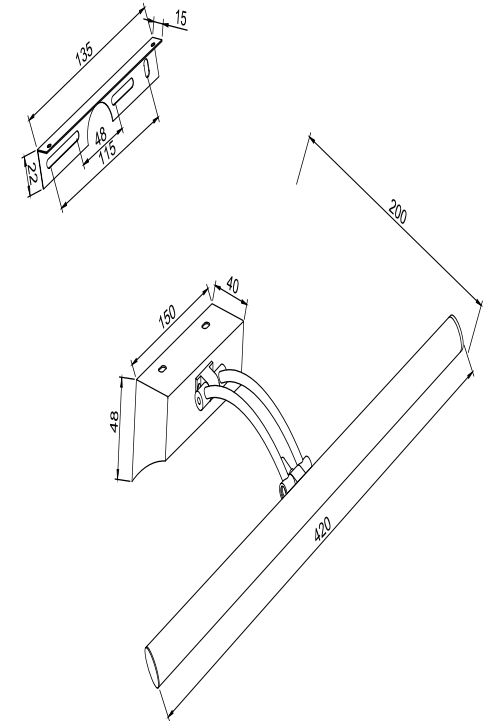

Instruction

MIR003WL-L7CH

1

2

3

4

MAX 7W
550 Lumen

Model: MIR003WL-L7CH
Collection: Mirror
Series: Fino