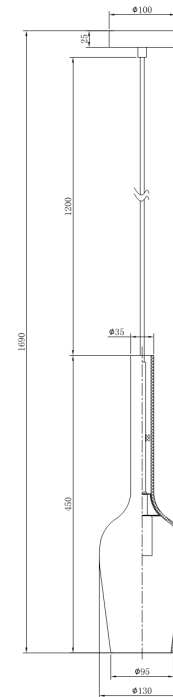

# Instruction

Collection: PENDANT  
Series: LACRIMA  
Model: MOD007-11-N  
Ceiling

- Ceiling

1 x E14 (40W)

**MAYTONI**  
DECORATIVE LIGHTING

[www.maytoni.de](http://www.maytoni.de)