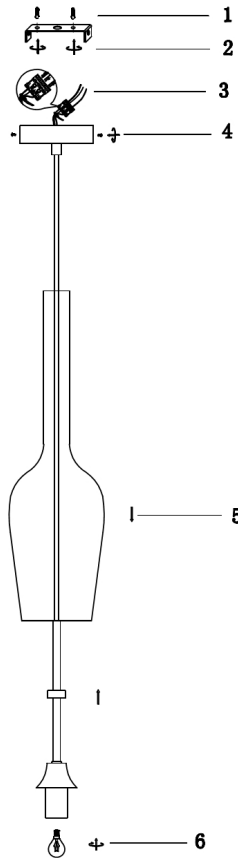

# Instruction

Collection: PENDANT  
Series: LACRIMA  
Model: MOD007-11-N  
Ceiling

- Ceiling

1 x E14 (40W)

**MAYTONI**  
DECORATIVE LIGHTING

[www.maytoni.de](http://www.maytoni.de)