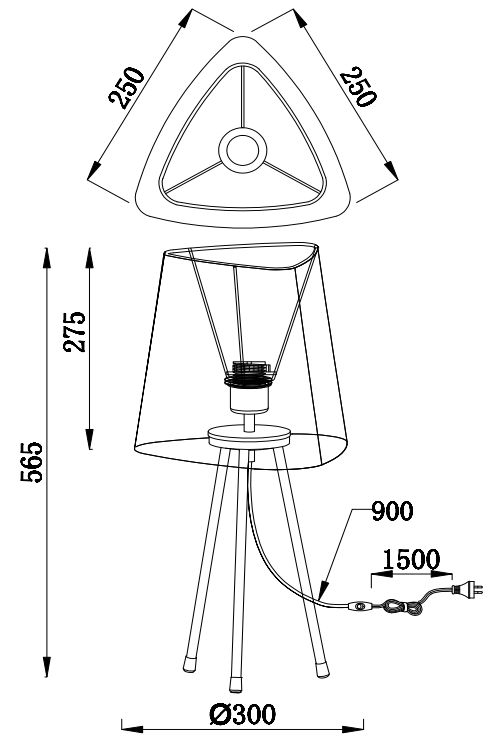

Instruction

MOD008TL-01N

1 x E27 (40W)

Model: MOD008TL-01N
Collection: Modern
Series: Comfort

Table Lamps