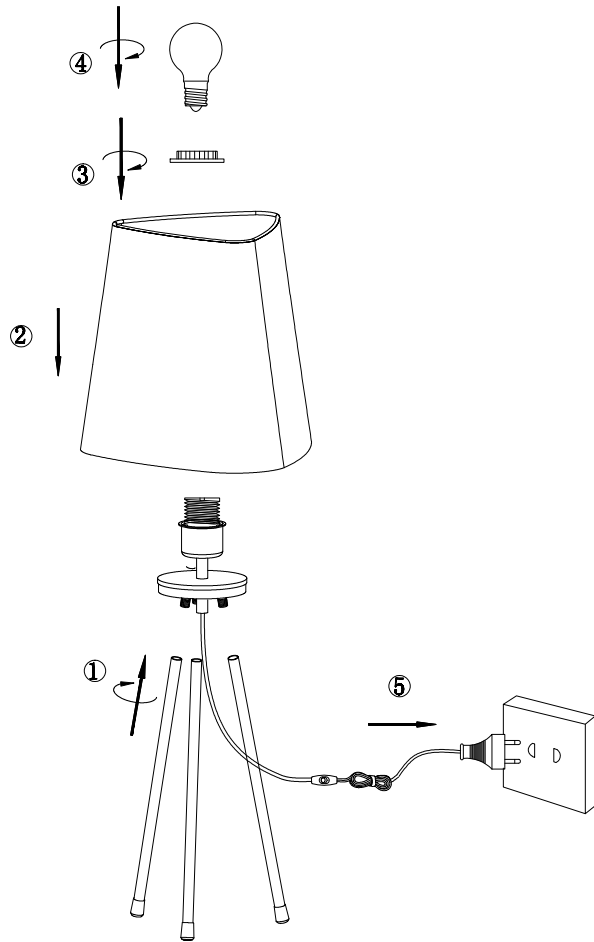

Instruction

MOD008TL-01N

1 x E27 (40W)

Model: MOD008TL-01N
Collection: Modern
Series: Comfort

Table Lamps