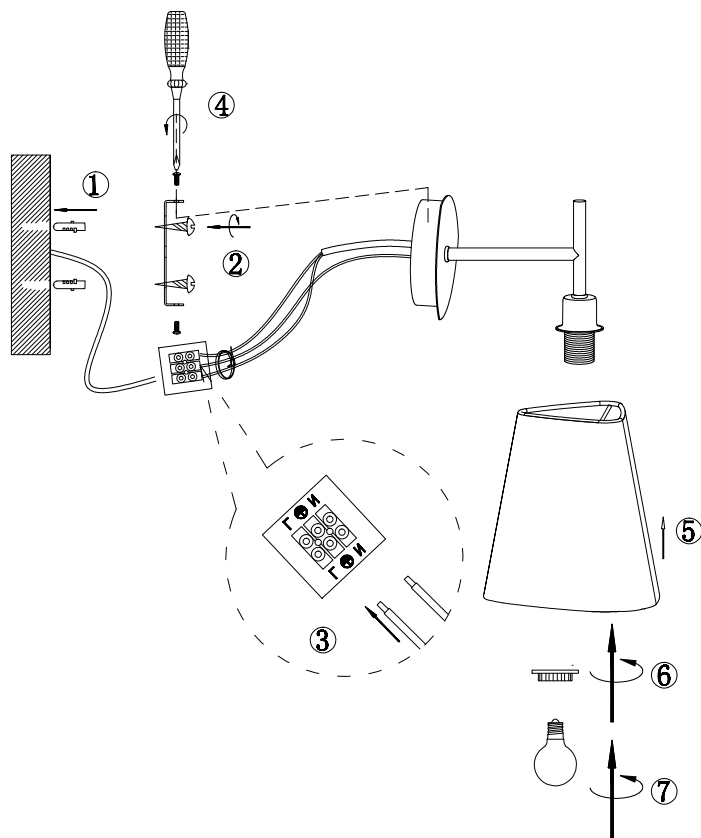

# Instruction

MOD008WL-01N

1 x E14 (40W)

Model: MOD008WL-01N  
Collection: Modern  
Series: Comfort

Wall Lamps