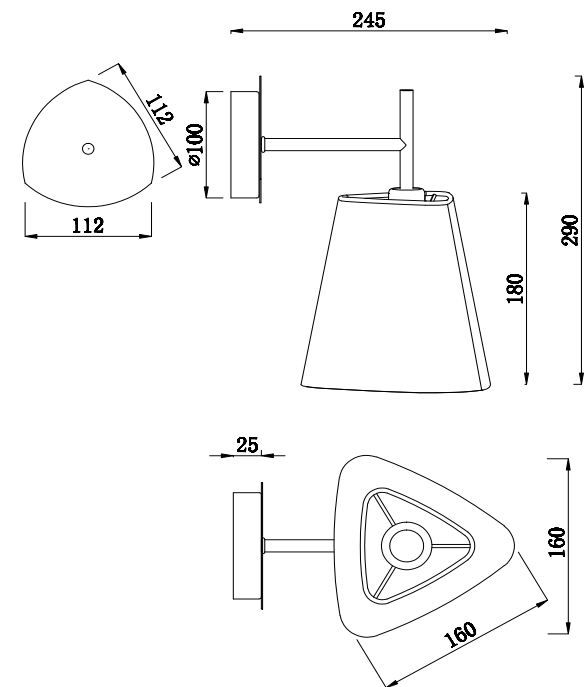

# Instruction

MOD008WL-01N

1 x E14 (40W)

Model: MOD008WL-01N  
Collection: Modern  
Series: Comfort

Wall Lamps