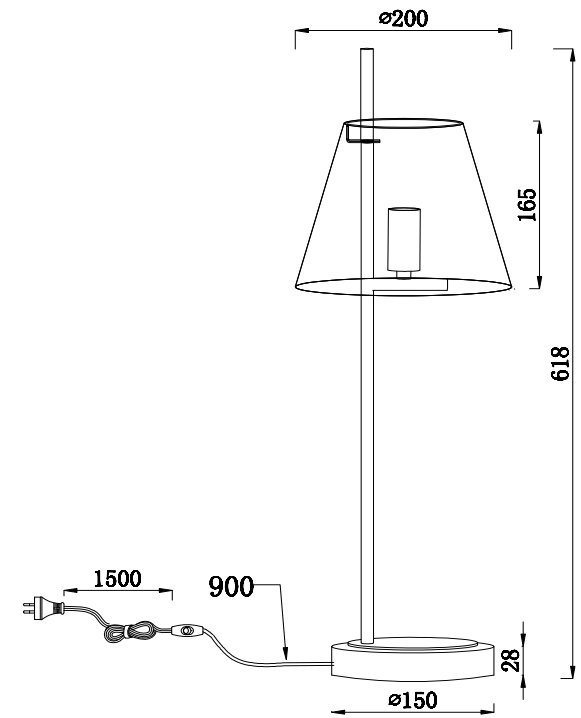

Instruction

MOD009TL-01N

1 x E14 (40W)

Model: MOD009TL-01N
Collection: Modern
Series: Tarrasa

Table Lamps