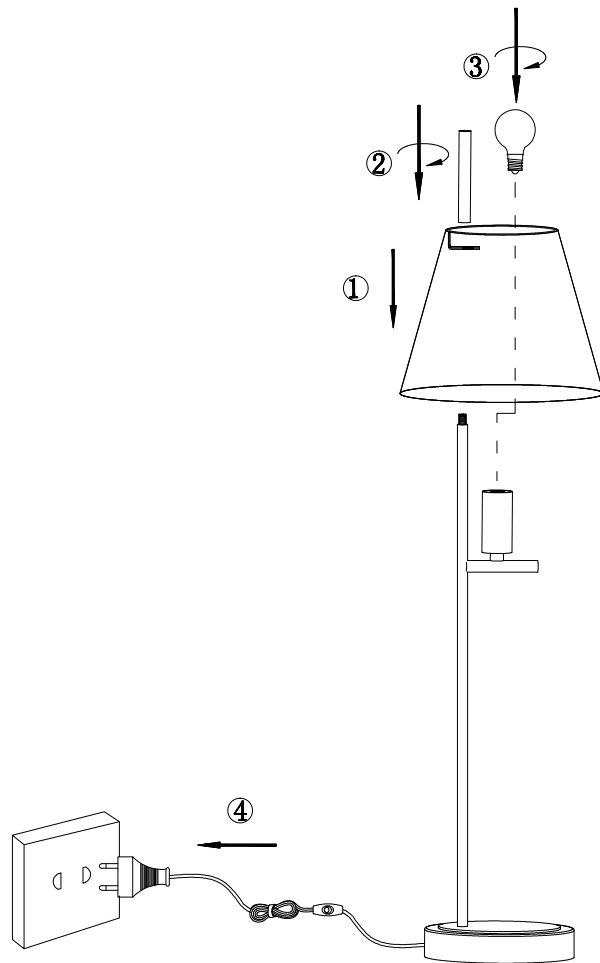

Instruction

MOD009TL-01N

1 x E14 (40W)

Model: MOD009TL-01N
Collection: Modern
Series: Tarrasa

Table Lamps