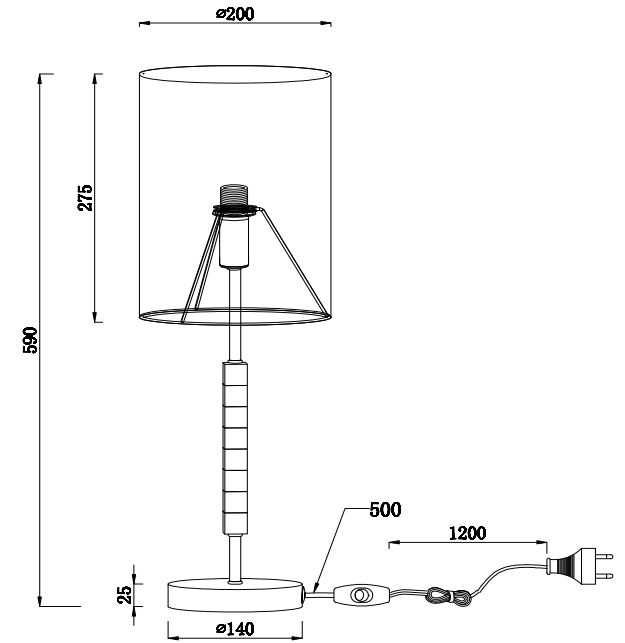

Instruction

MOD011TL-01N

1 x E14 (40W)

Model: MOD011TL-01N
Collection: Modern
Series: Cube

Table Lamps