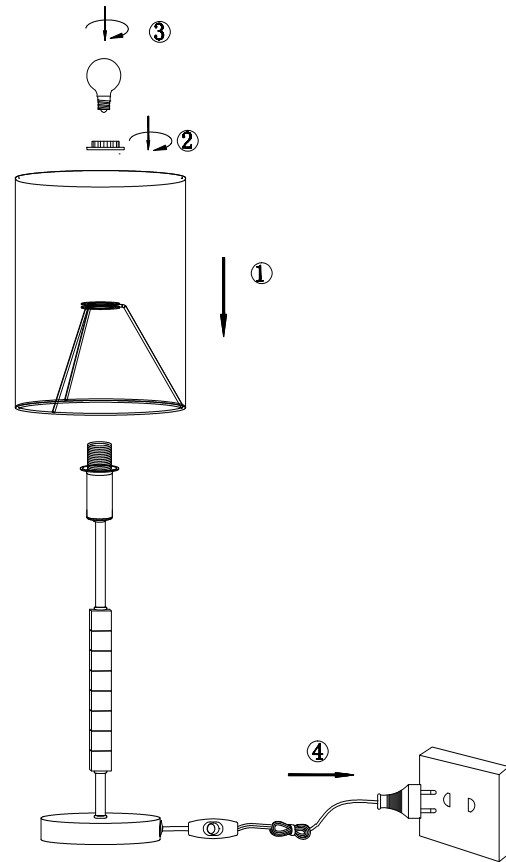

Instruction

MOD011TL-01N

1 x E14 (40W)

Model: MOD011TL-01N
Collection: Modern
Series: Cube

Table Lamps