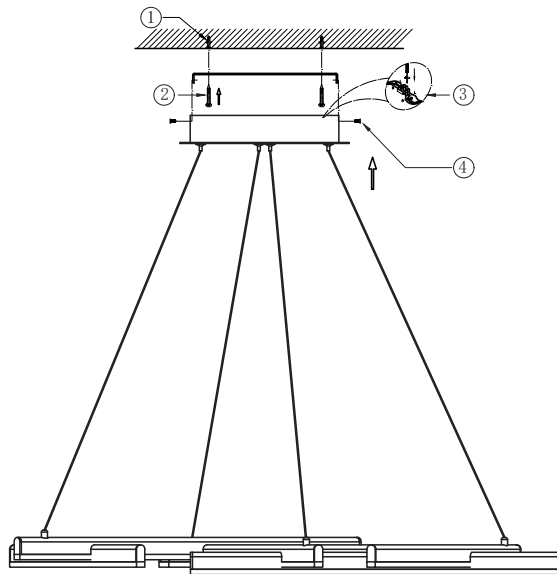

Instruction

MOD016PL-L75B4K

MAX 75W
3500 Lumen

Model: MOD016PL-L75B4K
Collection: Technical

Pendant Lamps