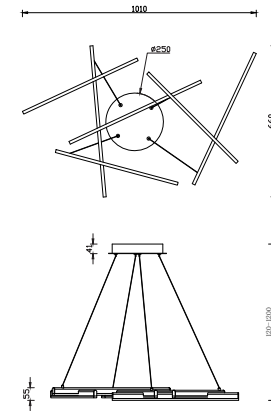

Instruction

MOD016PL-L75B4K

MAX 75W
3500 Lumen

Model: MOD016PL-L75B4K
Collection: Technical

Pendant Lamps