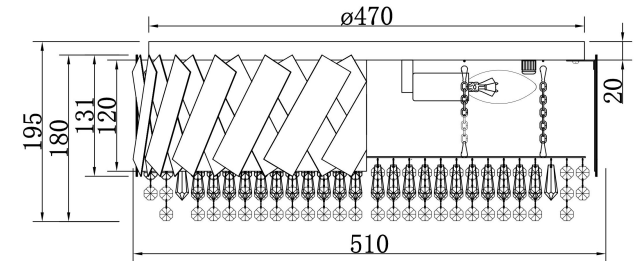

- A 205pcs
- B 205pcs
- C 205pcs

5xE14 60W

Model: MOD017CL-05BS  
 Collection: Modern  
 Series: Artistico  
 Ceiling Lamps