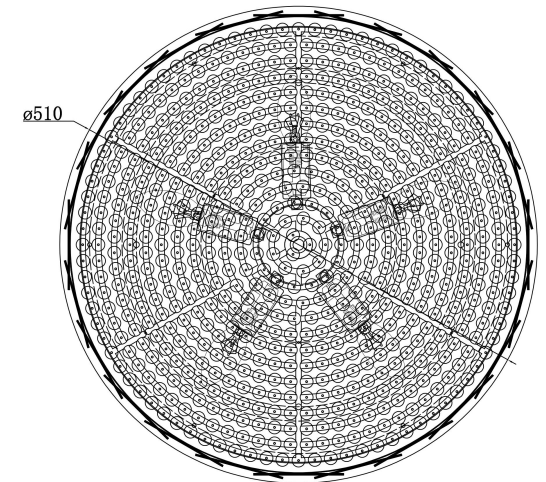

- A 205pcs
- B 205pcs
- C 205pcs

5xE14 60W

Model: MOD017CL-05BS  
 Collection: Modern  
 Series: Artistico  
 Ceiling Lamps