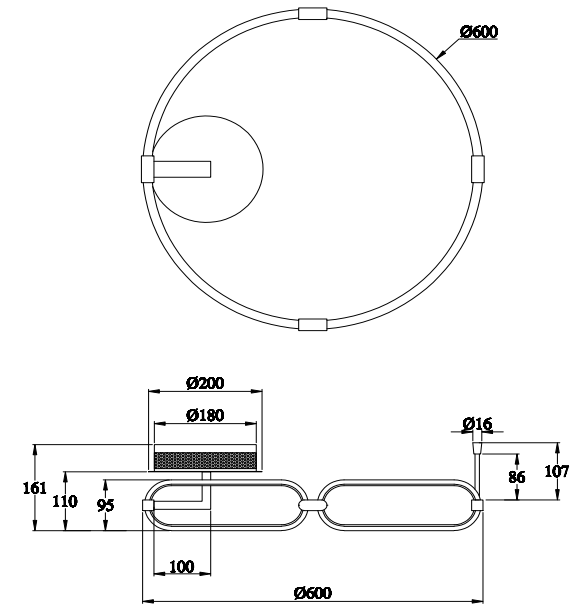

Instruction

MOD017CL-L50MG

MAX 50W
3500 Lumen

Model: MOD017CL-L50MG
Collection: Modern
Series: Chain

Ceiling Lamps