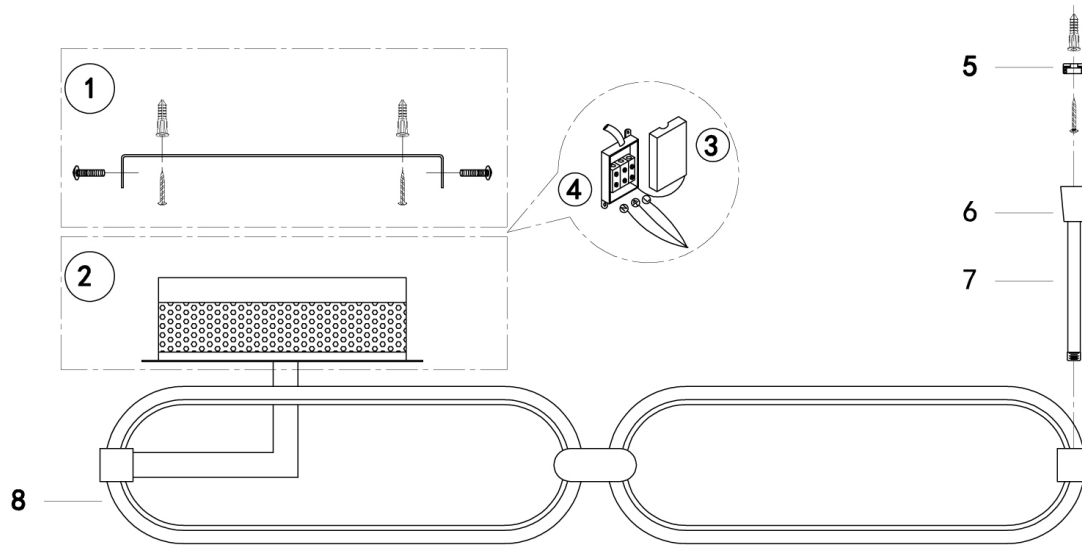

Instruction

MOD017CL-L50MG

MAX 50W
3500 Lumen

Model: MOD017CL-L50MG
Collection: Modern
Series: Chain

Ceiling Lamps