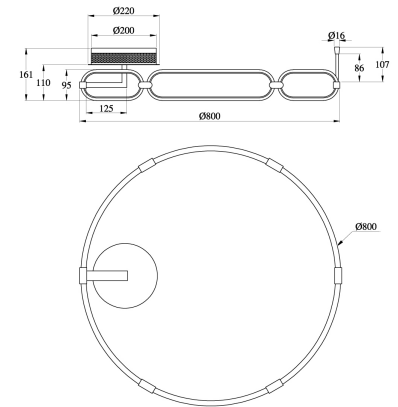

# Instruction

MOD017CL-L70N

MAX 70W  
4000 Lumen

Model: MOD017CL-L70N  
Collection: Modern

Ceiling Lamps