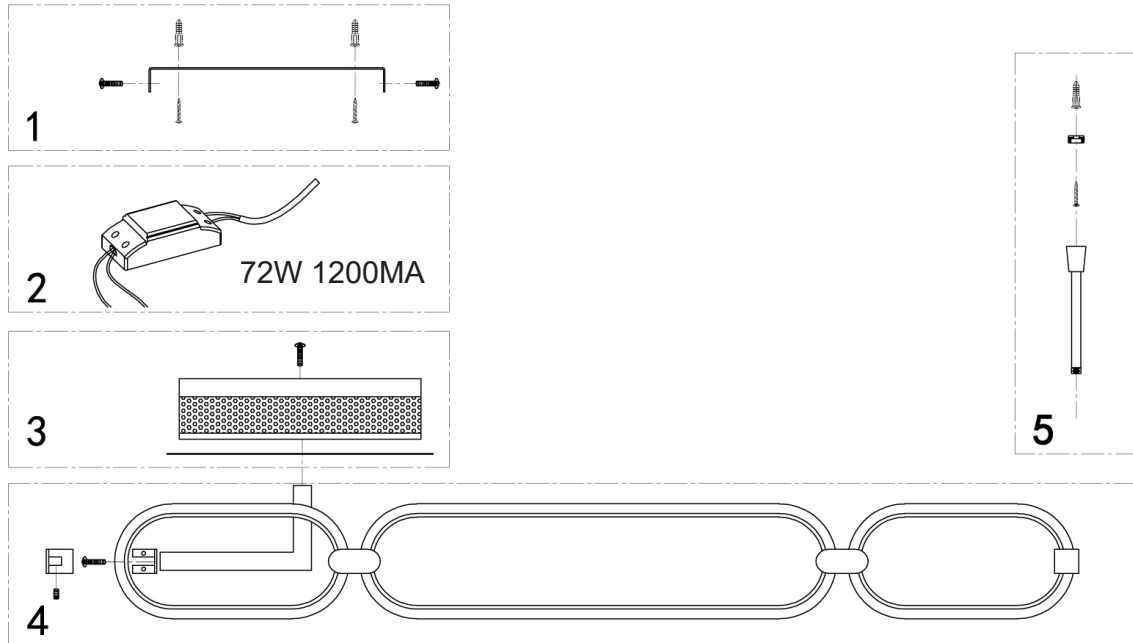

# Instruction

MOD017CL-L70N

MAX 70W  
4000 Lumen

Model: MOD017CL-L70N  
Collection: Modern

Ceiling Lamps