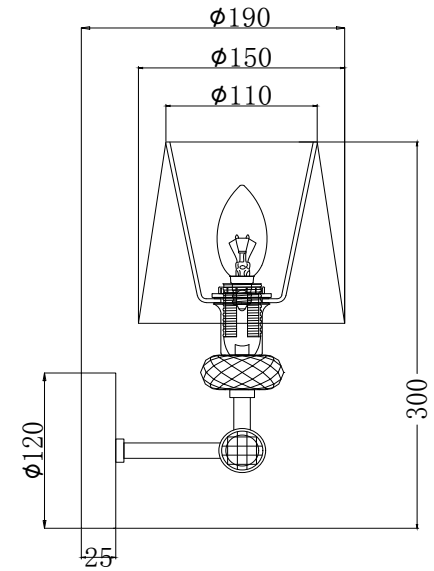

Instruction

MOD018WL-01CH

1 x E14 (40W)

Model: MOD018WL-01CH
Collection: Neoclassic
Series: Riverside

Wall Lamps