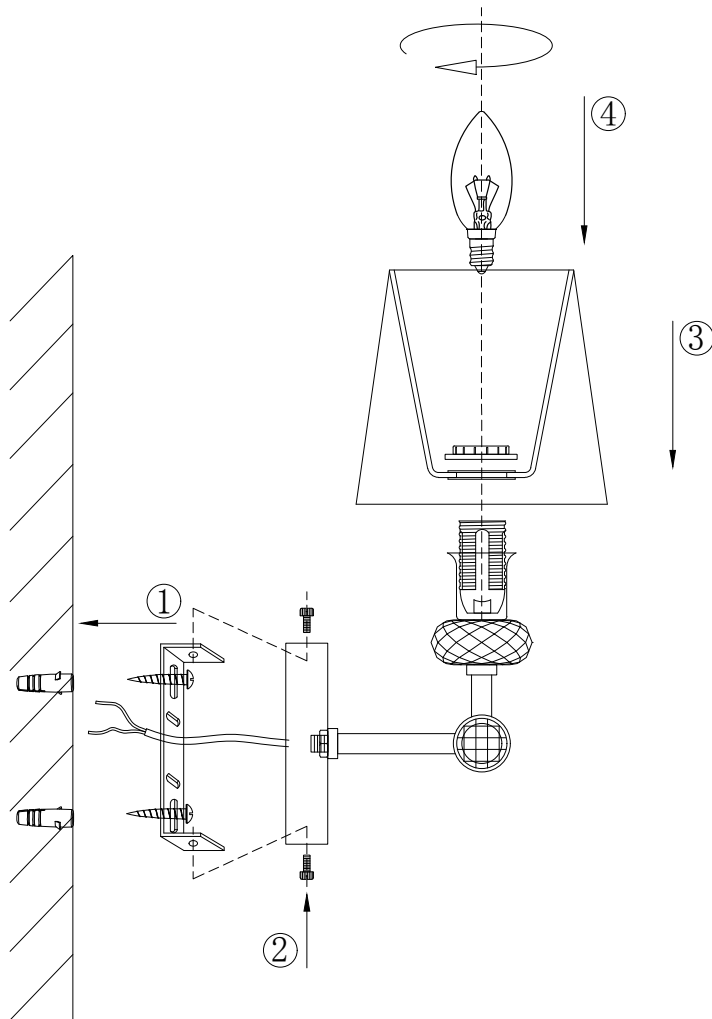

Instruction

MOD018WL-01CH

1 x E14 (40W)

Model: MOD018WL-01CH
Collection: Neoclassic
Series: Riverside

Wall Lamps