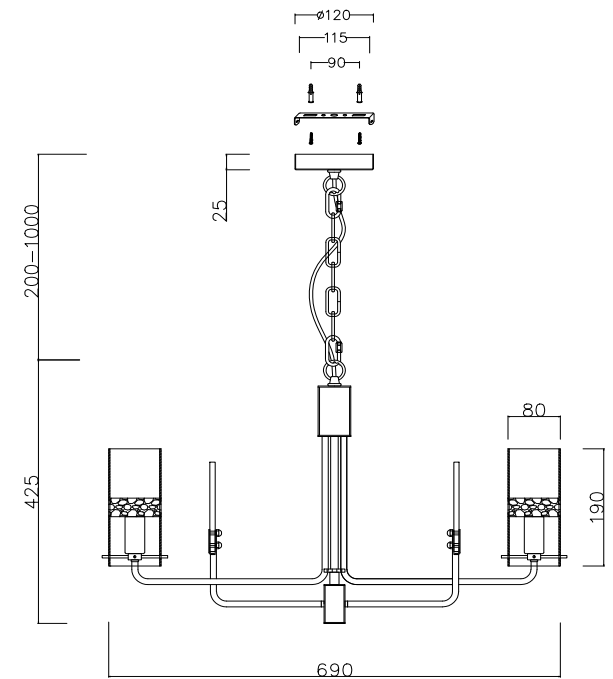

Instruction

MOD032PL-06CH

6 x E14 (40W)

Model: MOD032PL-06CH
Collection: Modern
Series: Napoli

Ceiling Lamps