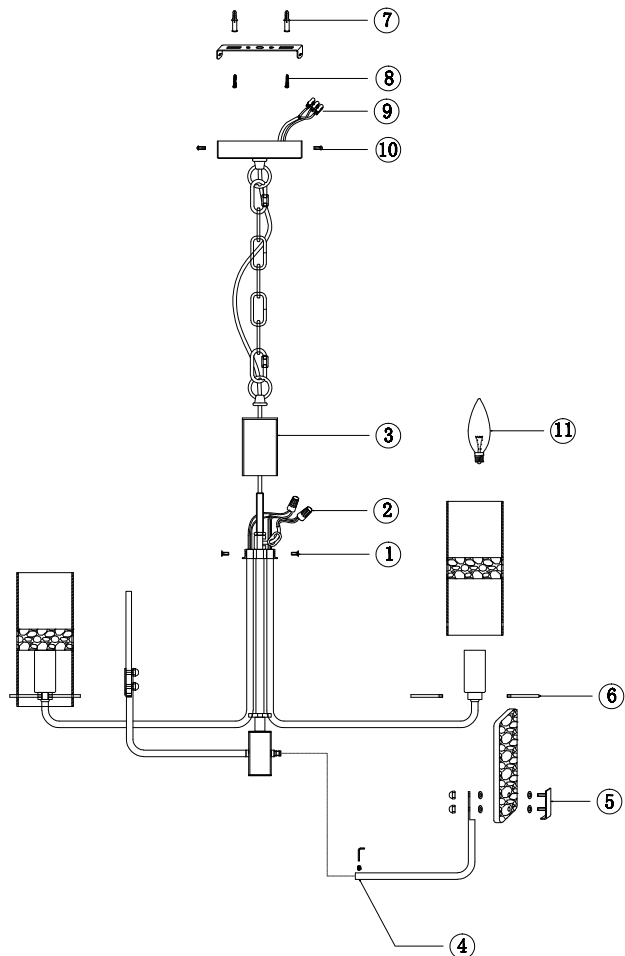

Instruction

MOD032PL-06CH

6 x E14 (40W)

Model: MOD032PL-06CH
Collection: Modern
Series: Napoli

Ceiling Lamps