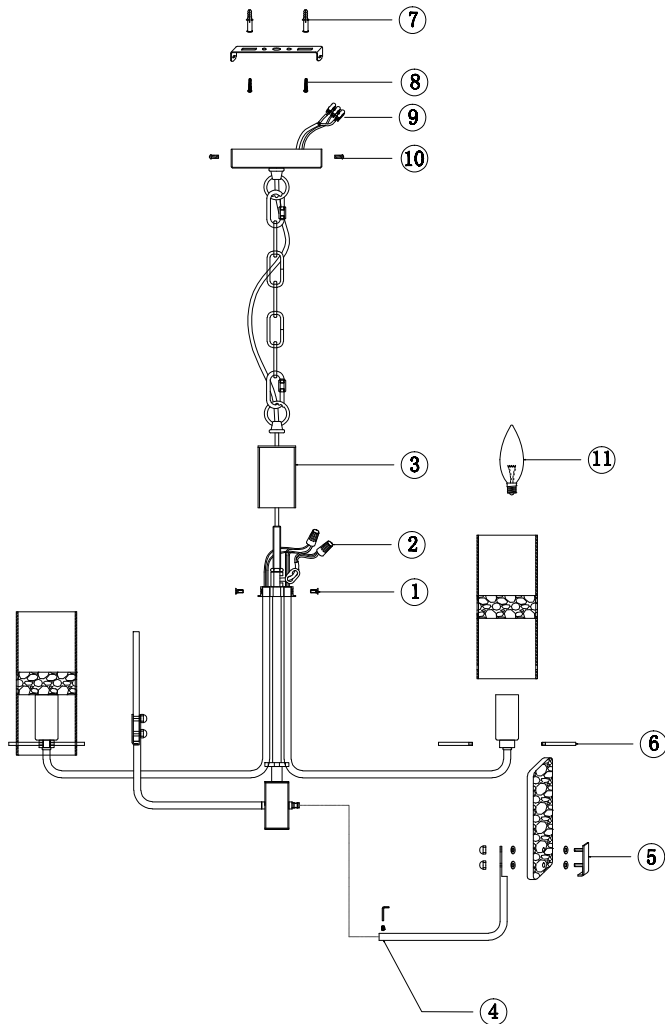

## MOD032PL-08CH

8 x E14 (40W)

Model: MOD032PL-08CH  
Collection: Modern  
Series: Napoli

Ceiling Lamps