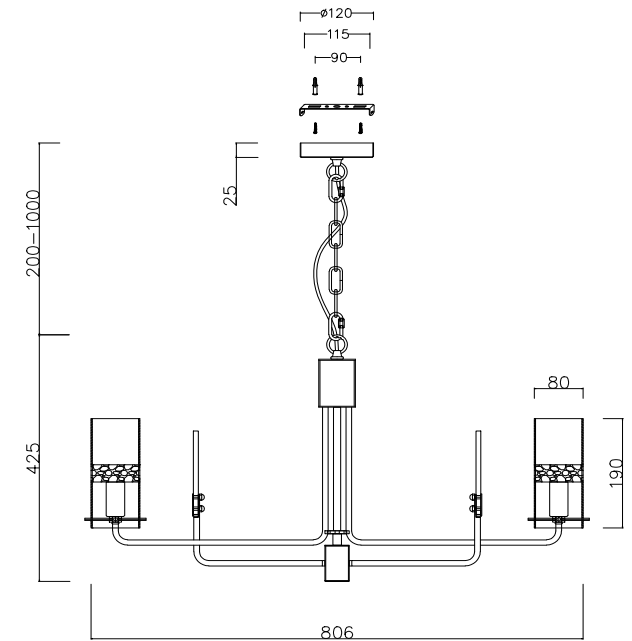

## MOD032PL-08CH

8 x E14 (40W)

Model: MOD032PL-08CH  
Collection: Modern  
Series: Napoli

Ceiling Lamps