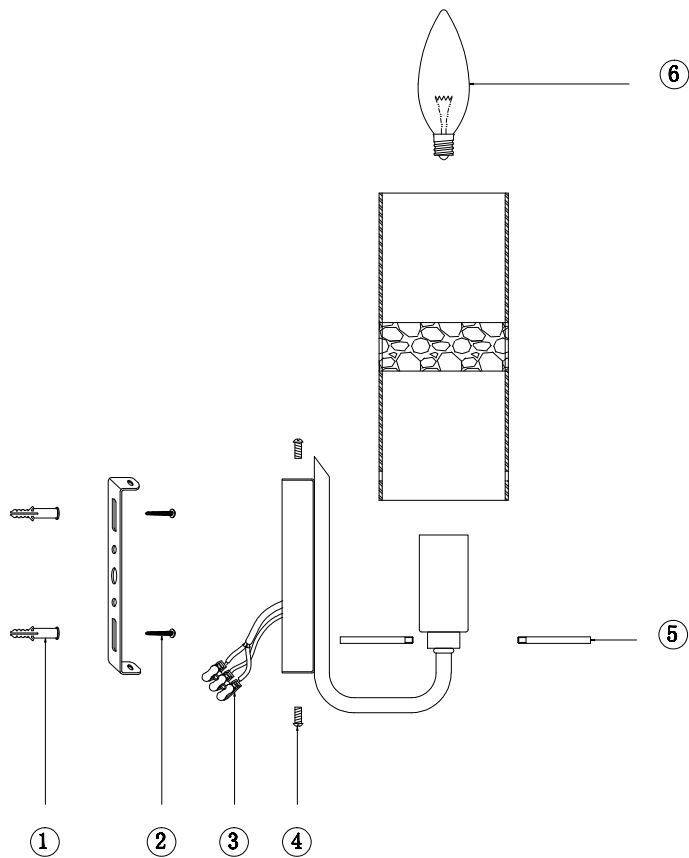

Instruction

MOD032WL-01CH

1 x E14 (40W)

Model: MOD032WL-01CH
Collection: Modern
Series: Napoli

Wall Lamps