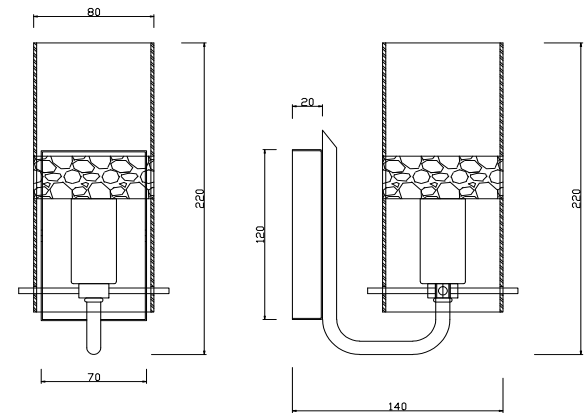

Instruction

MOD032WL-01CH

1 x E14 (40W)

Model: MOD032WL-01CH
Collection: Modern
Series: Napoli

Wall Lamps