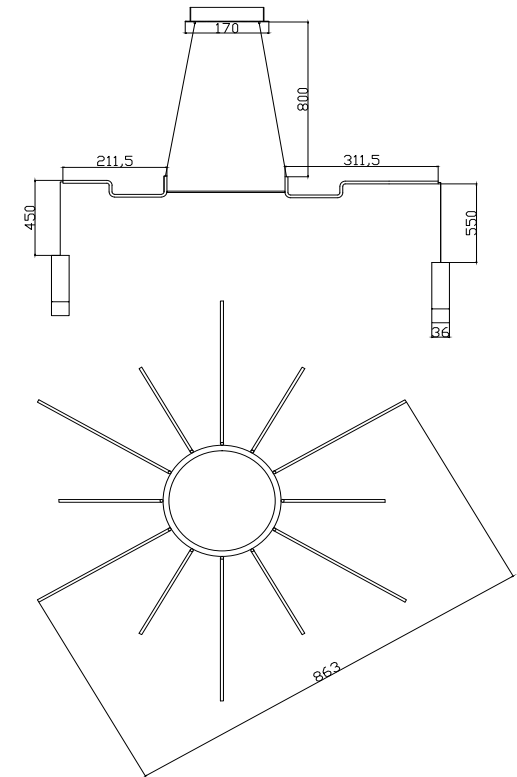

Instruction

MOD035PL-12B

12 x G9 (6W)

Recommended to use with LED bulbs

Model: MOD035PL-12B

Collection: Technical

Series: Davida

Pendant Lamps