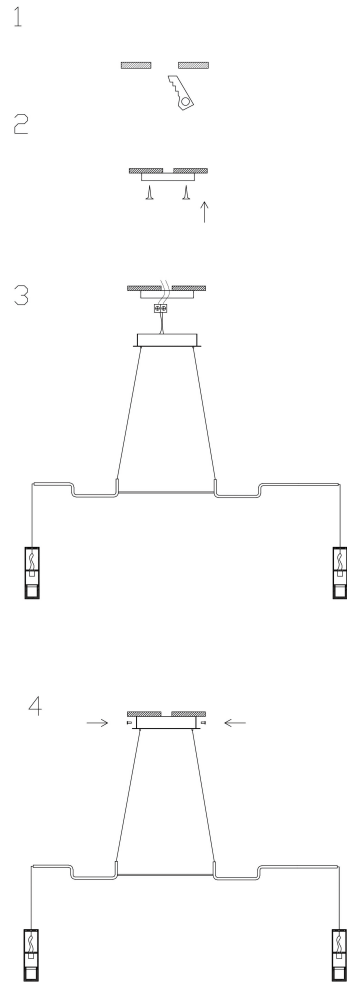

Instruction

MOD035PL-12B

12 x G9 (6W)

Recommended to use with LED bulbs

Model: MOD035PL-12B

Collection: Technical

Series: Davida

Pendant Lamps