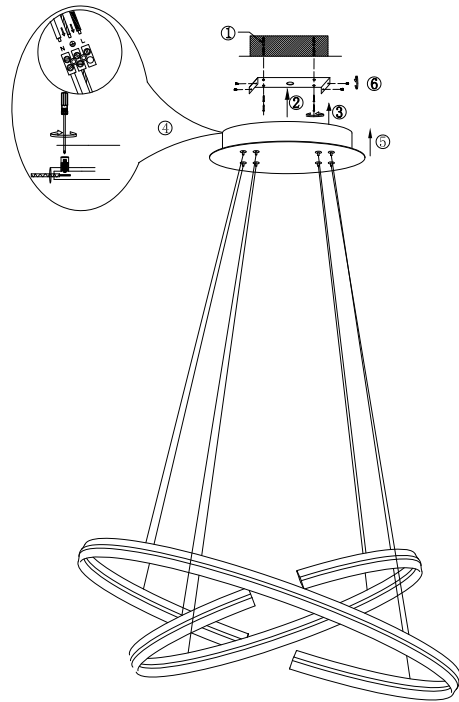

Instruction

MOD036PL-L91B

Gross Weight: 5,9 kg

Net Weight: 4 kg

Volume: 0,106812 m3

Weight and Volume Margin of Error: ±10%

Color: Black

Material: Aluminum

MAX 91W
4600 Lumen

Model: MOD036PL-L91B

Collection: Technical

Series: Azumi

Pendant Lamps