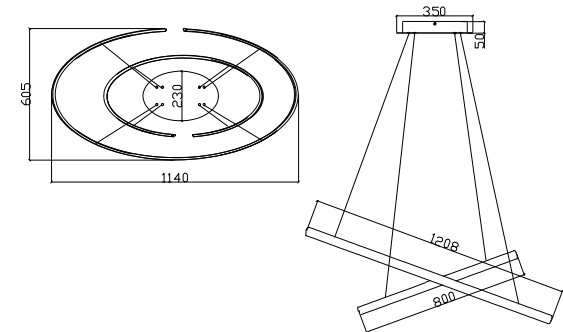

Instruction

MOD036PL-L91B

Gross Weight: 5,9 kg

Net Weight: 4 kg

Volume: 0,106812 m3

Weight and Volume Margin of Error: ±10%

Color: Black

Material: Aluminum