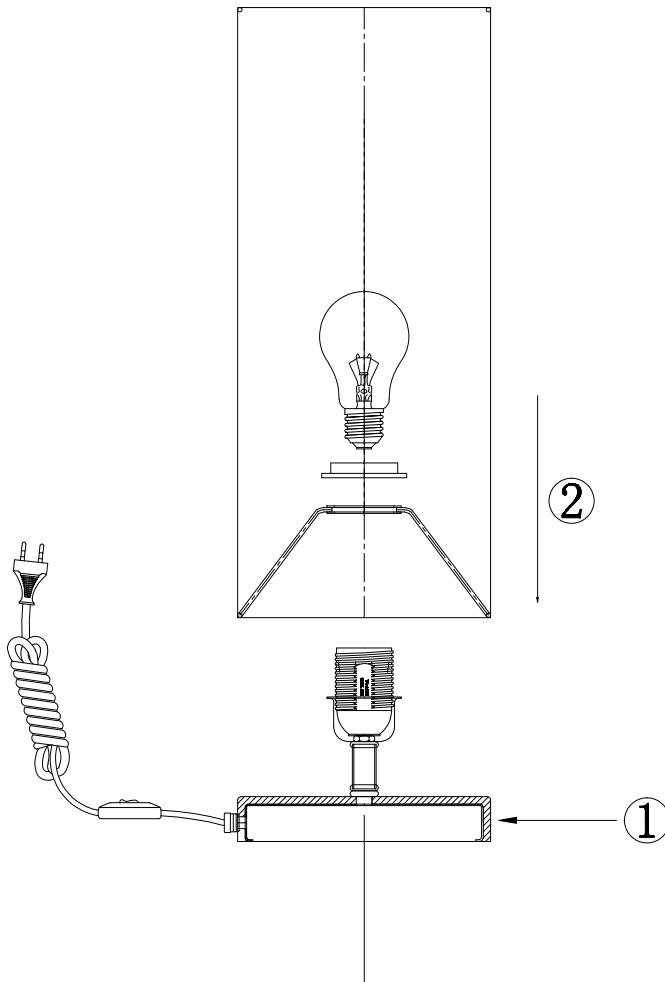

Instruction

MOD039TL-01N

1 x E27 (40W)

Model: MOD039TL-01N
Collection: Modern
Series: Marseille

Table Lamps