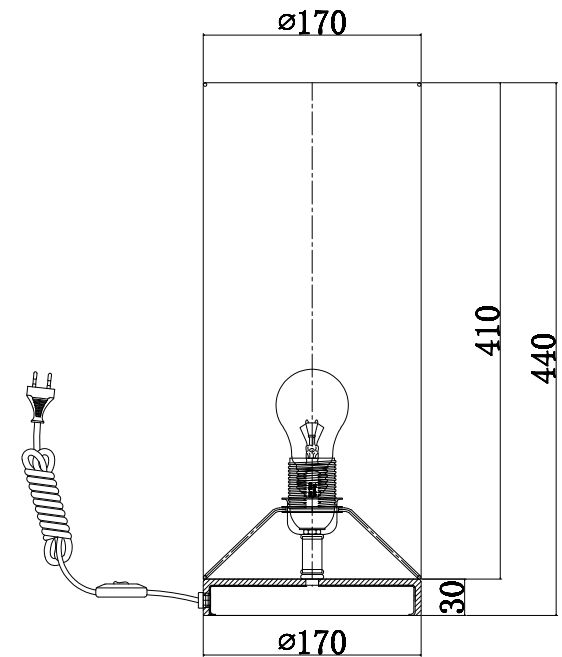

Instruction

MOD039TL-01N

1 x E27 (40W)

Model: MOD039TL-01N
Collection: Modern
Series: Marseille

Table Lamps