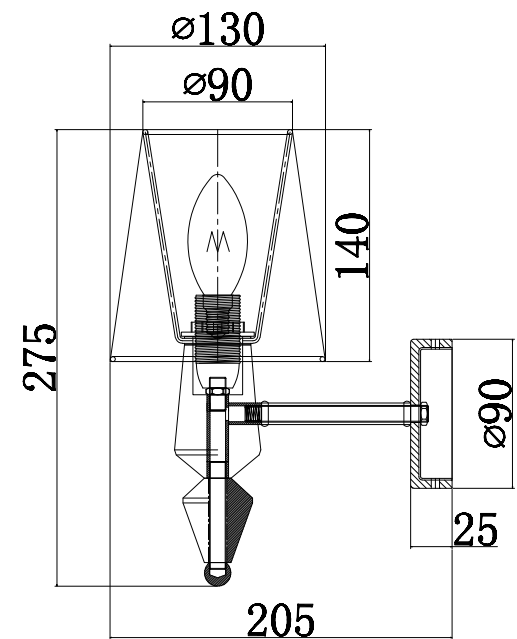

Instruction

MOD039WL-01N

1 x E14 (40W)

Model: MOD039WL-01N
Collection: Modern
Series: Marseille

Wall Lamps