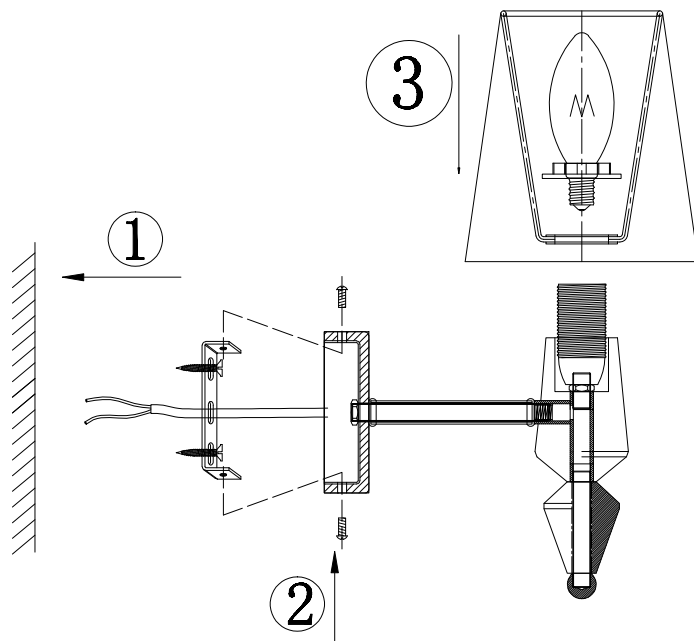

Instruction

MOD039WL-01N

1 x E14 (40W)

Model: MOD039WL-01N
Collection: Modern
Series: Marseille

Wall Lamps