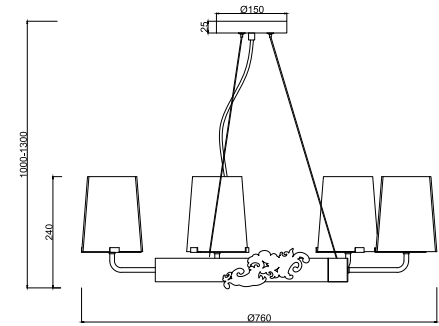

# Instruction

MOD040PL-07CH

7 x G9 (28W)

Model: MOD040PL-07CH  
Collection: Modern  
Series: Landmark

Pendant Lamps