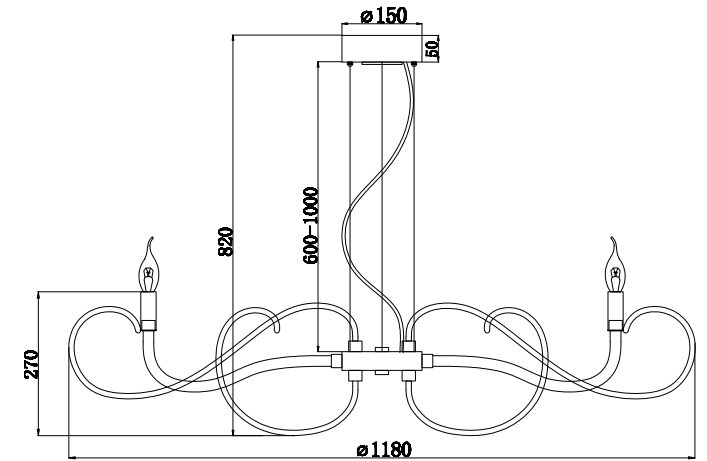

Instruction

MOD051PL-09TR

9 x E14 (40W)

Model: MOD051PL-09TR
Collection: Modern
Series: Atlanta

Ceiling Lamps