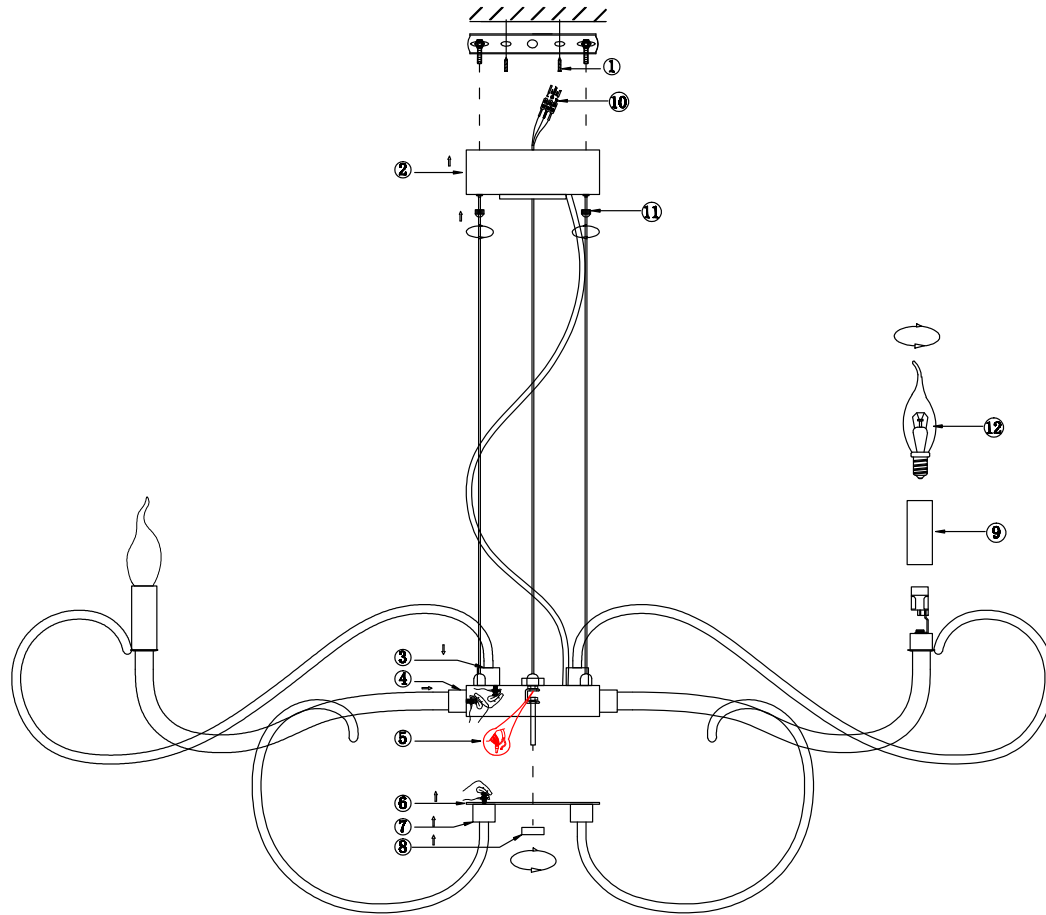

Instruction

MOD051PL-09TR

9 x E14 (40W)

Model: MOD051PL-09TR
Collection: Modern
Series: Atlanta

Ceiling Lamps