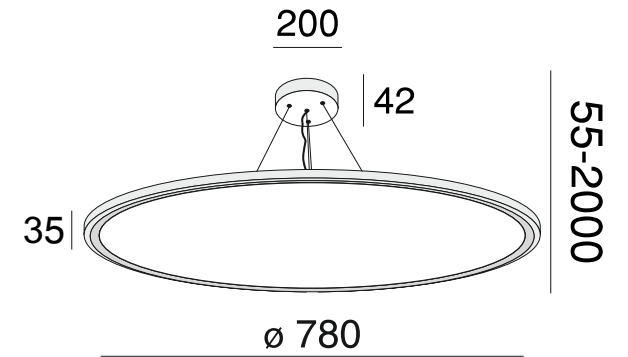

Instruction

MOD057PL-L78W4K

MAX 72W
6900 Lumen

Model: MOD057PL-L78W4K
Collection: Technical
Series: Cosmos

Pendant Lamps