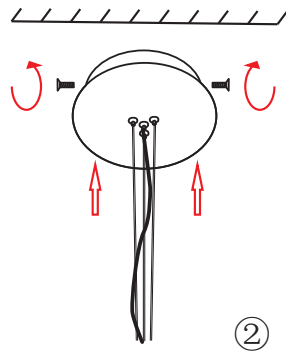

Instruction

MOD057PL-L78W4K

MAX 72W
6900 Lumen

Model: MOD057PL-L78W4K
Collection: Technical
Series: Cosmos

Pendant Lamps