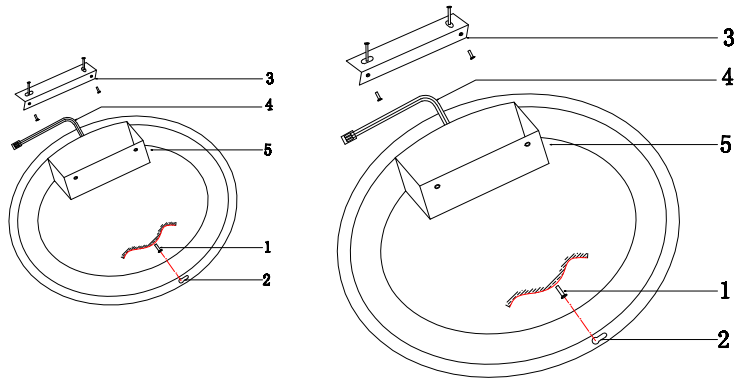

Instruction

MOD058CL-L65B4K

MAX 65W
3000 Lumen

Model: MOD058CL-L65B4K

Collection: Technical

Ceiling Lamps