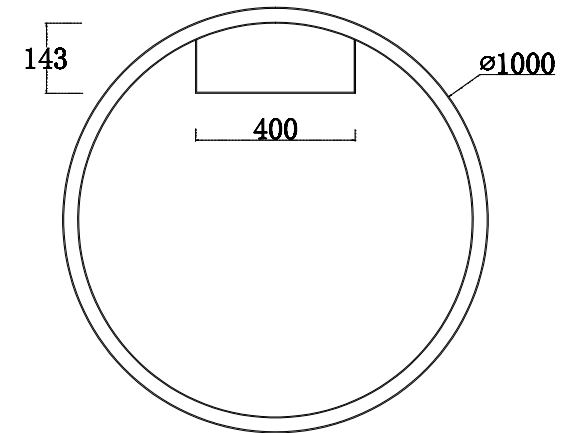

Instruction

MOD058CL-L65B4K

MAX 65W
3000 Lumen

Model: MOD058CL-L65B4K

Collection: Technical

Ceiling Lamps