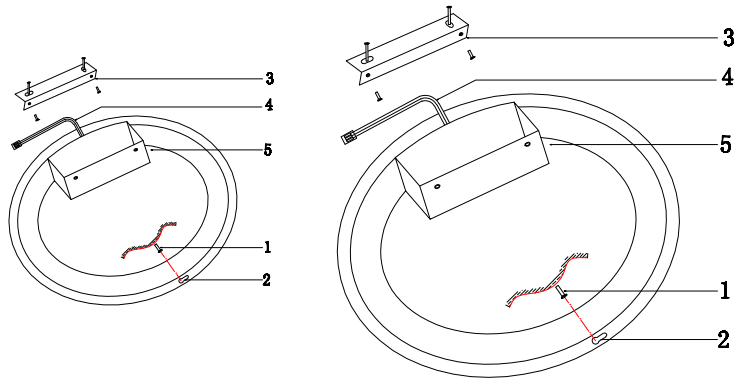

Instruction

MOD058CL-L65W4K

MAX 65W
3000 Lumen

Model: MOD058CL-L65W4K

Collection: Technical

Ceiling Lamps