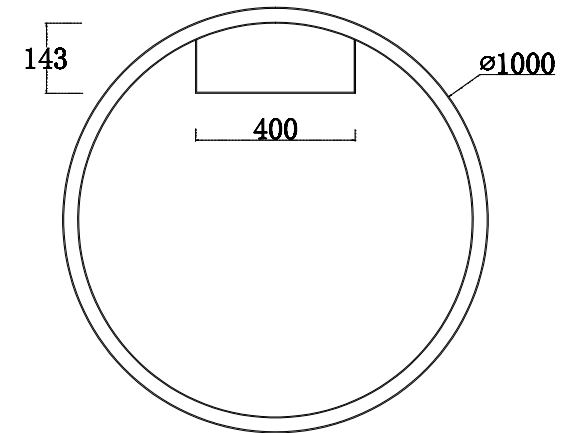

Instruction

MOD058CL-L65W4K

MAX 65W
3000 Lumen

Model: MOD058CL-L65W4K

Collection: Technical

Ceiling Lamps