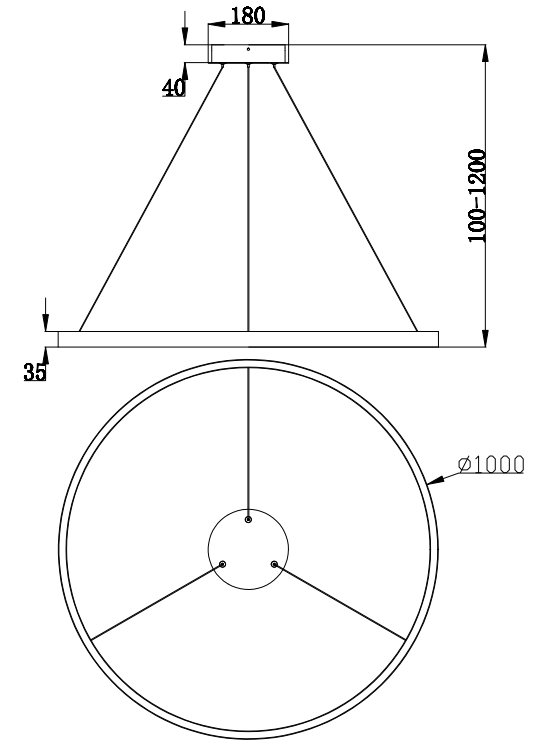

Instruction

MOD058PL-L54W4K

MAX 61W
3500 Lumen

Model: MOD058PL-L54W4K
Collection: Technical
Series: Rim

Pendant Lamps