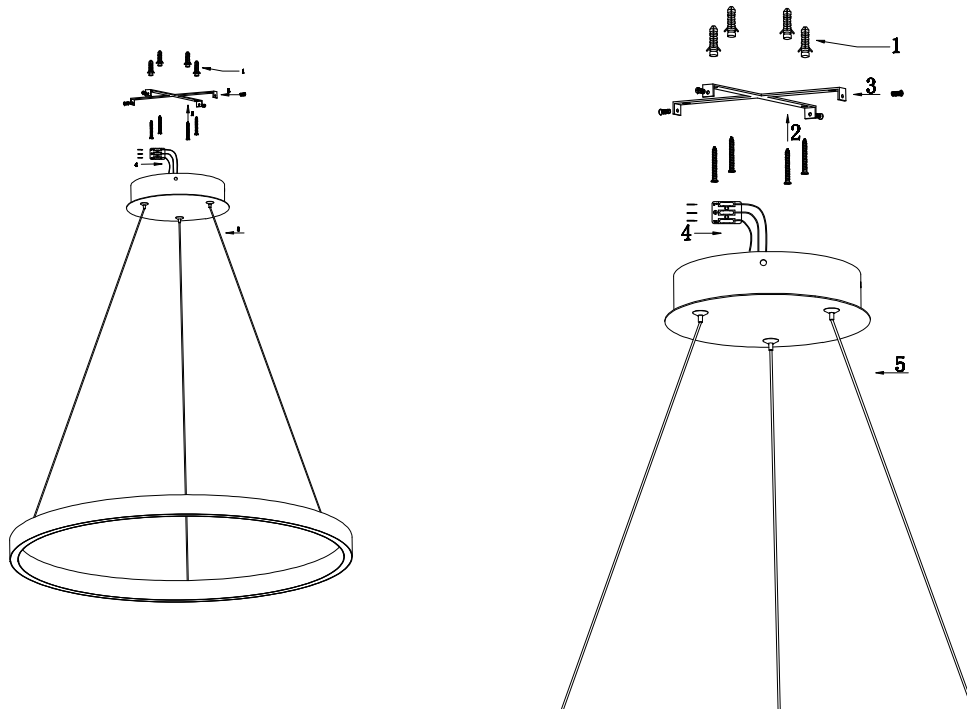

Instruction

MOD058PL-L54W4K

MAX 61W
3500 Lumen

Model: MOD058PL-L54W4K
Collection: Technical
Series: Rim

Pendant Lamps