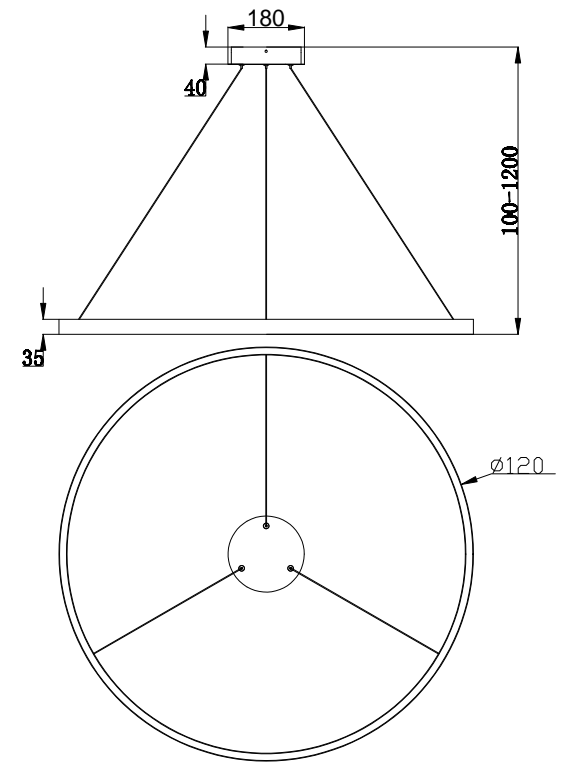

Instruction

MOD058PL-L65BS4K

MAX 81W
4800 Lumen

Model: MOD058PL-L65BS4K
Collection: Technical
Series: Rim

Pendant Lamps