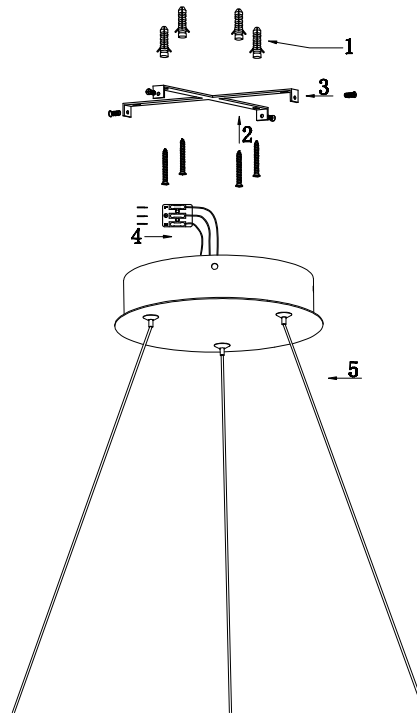

Instruction

MOD058PL-L65BS4K

MAX 81W
4800 Lumen

Model: MOD058PL-L65BS4K
Collection: Technical
Series: Rim

Pendant Lamps