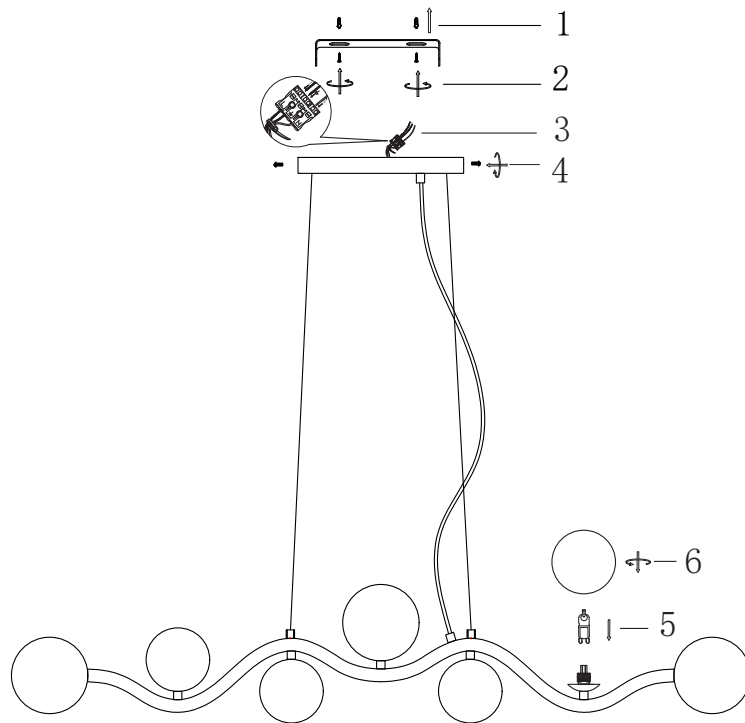

Instruction

MOD059PL-07CH

7 x G9 (28W)

Recommended to use with LED bulbs

Model: MOD059PL-07CH
Collection: Modern
Series: Uva

Pendant Lamps