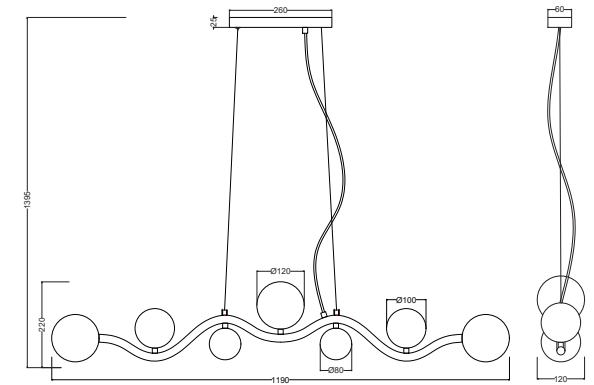

Instruction

MOD059PL-07CH

7 x G9 (28W)

Recommended to use with LED bulbs

Model: MOD059PL-07CH
Collection: Modern
Series: Uva

Pendant Lamps