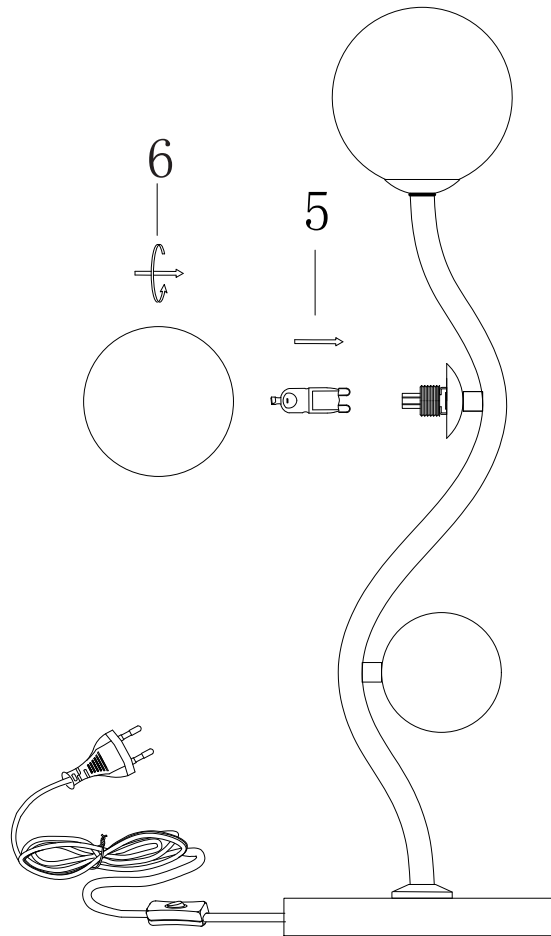

Instruction

MOD059TL-03CH

3 x G9 (28W)

Recommended to use with LED bulbs

Model: MOD059TL-03CH
Collection: Modern
Series: Uva

Table Lamps