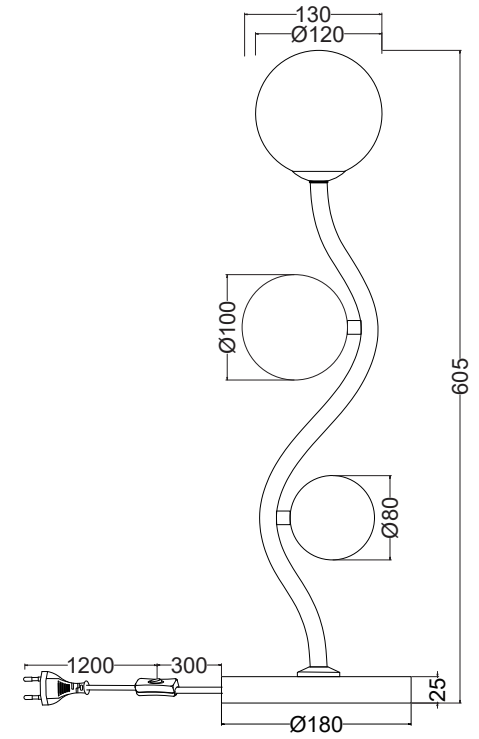

Instruction

MOD059TL-03CH

3 x G9 (28W)

Recommended to use with LED bulbs

Model: MOD059TL-03CH
Collection: Modern
Series: Uva

Table Lamps