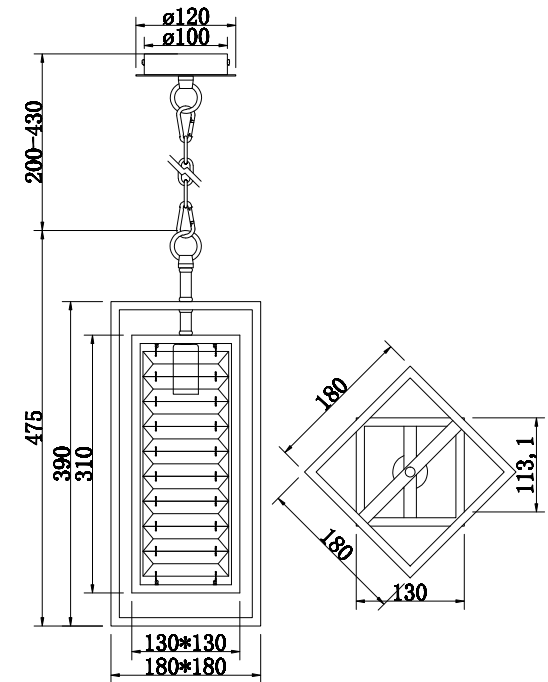

Instruction

MOD060PL-01CH

1 x E14 (60W)

Model: MOD060PL-01CH
Collection: Neoclassic

Pendant Lamps