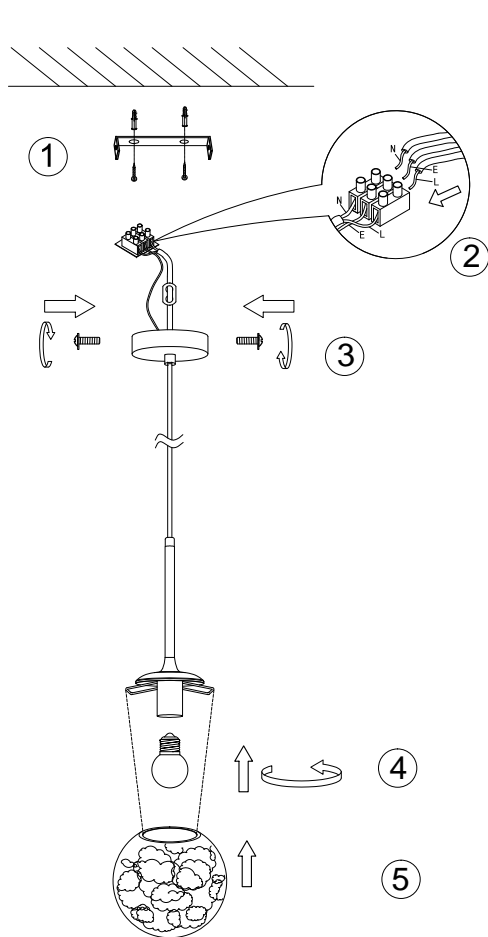

# Instruction

MOD061PL-01BS

1 x E27 (40W)

Recommended to use with LED bulbs

Model: MOD061PL-01BS  
Collection: Modern  
Series: Ligerò

Pendant Lamps