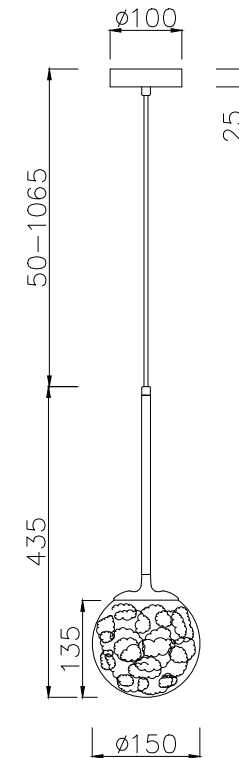

# Instruction

MOD061PL-01BS

1 x E27 (40W)

Recommended to use with LED bulbs

Model: MOD061PL-01BS  
Collection: Modern  
Series: Ligerò

Pendant Lamps