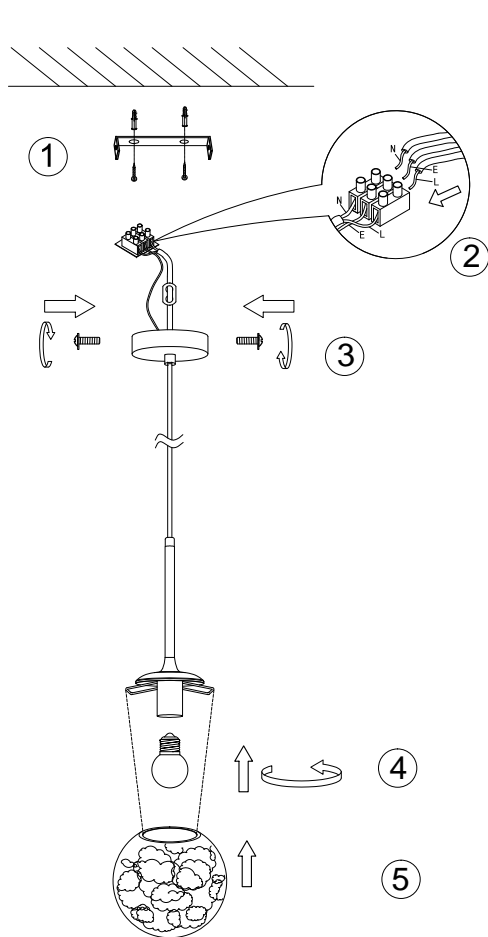

Instruction

MOD061PL-01CH

1 x E27 (40W)
Recommended to use with LED bulbs

Pendant Lamps

Model: MOD061PL-01CH
Collection: Modern
Series: Ligerò