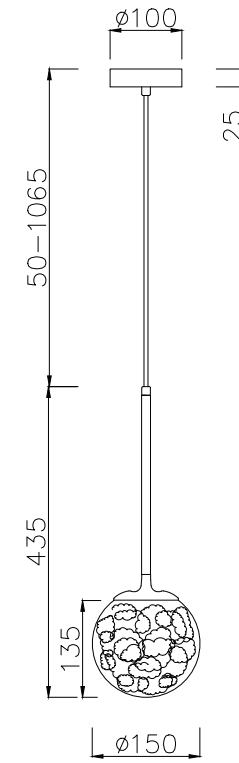

Instruction

MOD061PL-01CH

1 x E27 (40W)
Recommended to use with LED bulbs

Pendant Lamps

Model: MOD061PL-01CH
Collection: Modern
Series: Ligerò