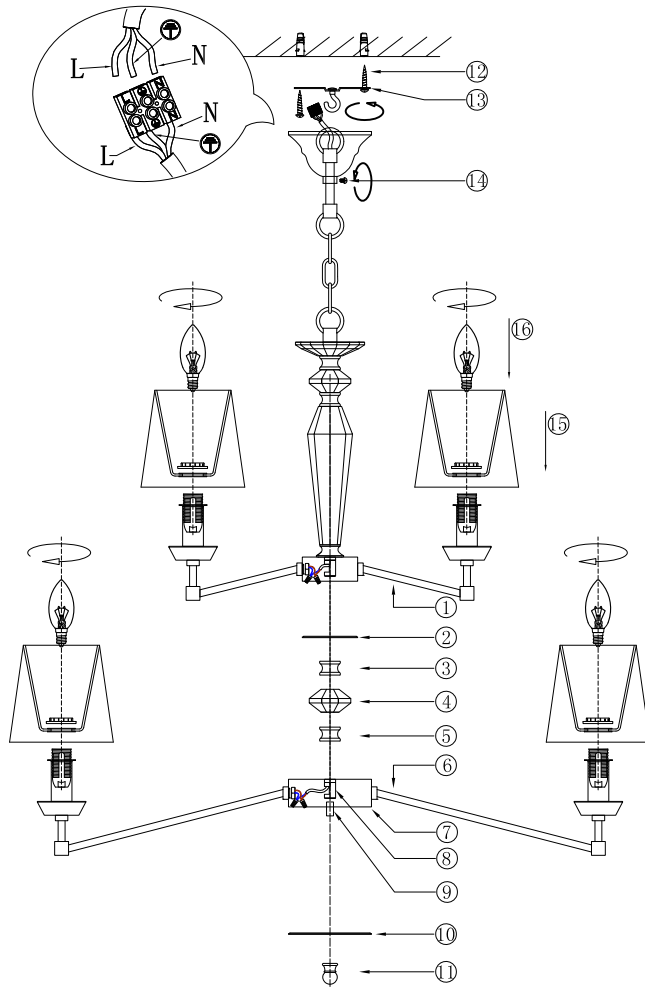

Instruction

MOD064PL-15N

15 x E14 (40W)

Model: MOD064PL-15N
Collection: Neoclassic
Series: Beira

Ceiling Lamps