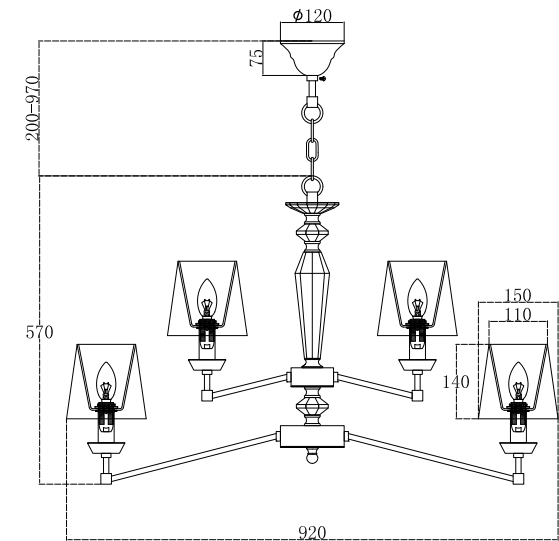

Instruction

MOD064PL-15N

15 x E14 (40W)

Model: MOD064PL-15N
Collection: Neoclassic
Series: Beira

Ceiling Lamps