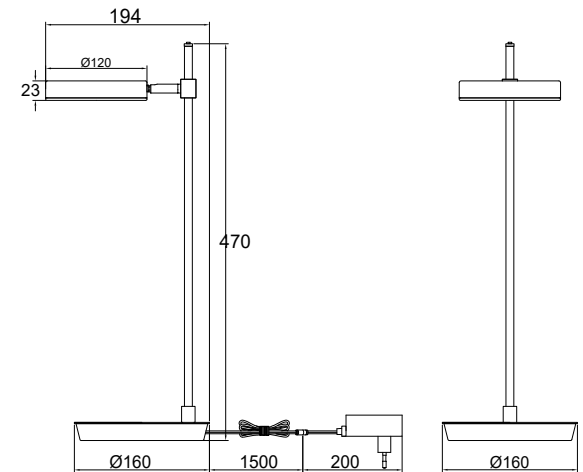

Instruction

MOD070TL-L8B3K

MAX 8W
450 Lumen

Model: MOD070TL-L8B3K
Collection: Technical
Series: Fad

Table Lamps