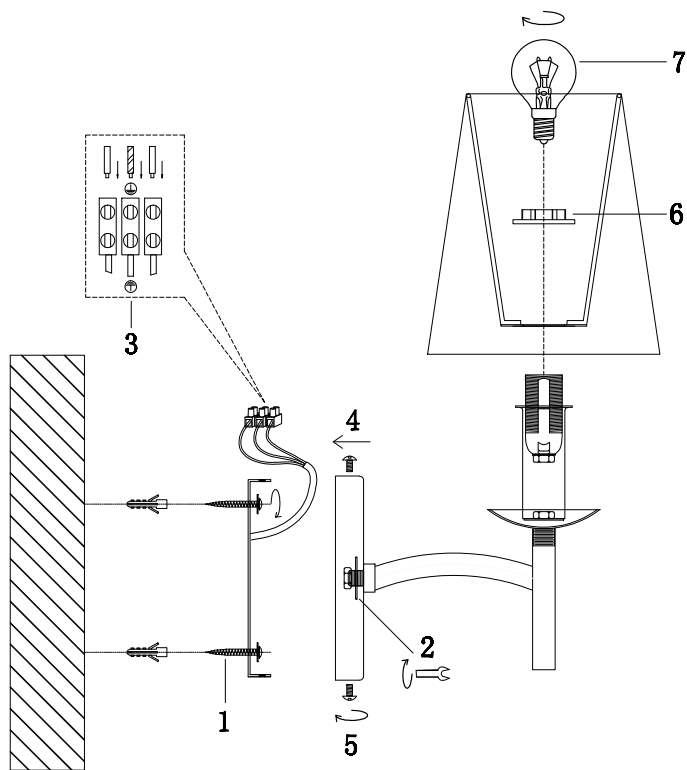

# Instruction

MOD076WL-01N

1 x E14 (40W)

Model: MOD076WL-01N  
Collection: Modern  
Series: Krona

Wall Lamps