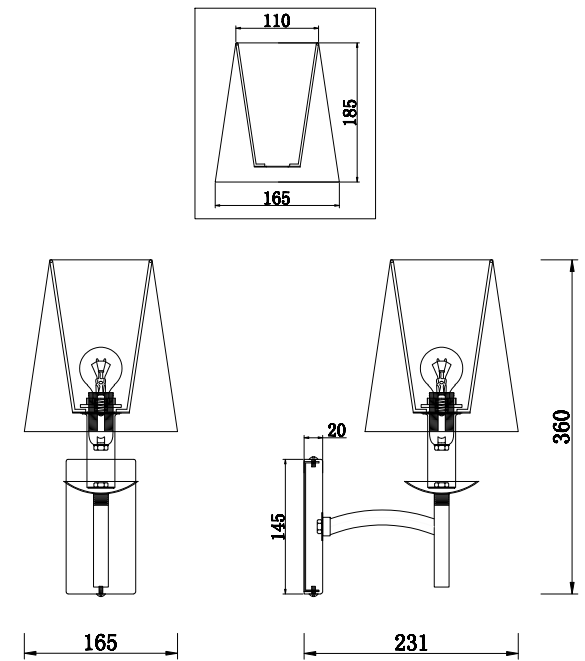

# Instruction

MOD076WL-01N

1 x E14 (40W)

Model: MOD076WL-01N  
Collection: Modern  
Series: Krona

Wall Lamps