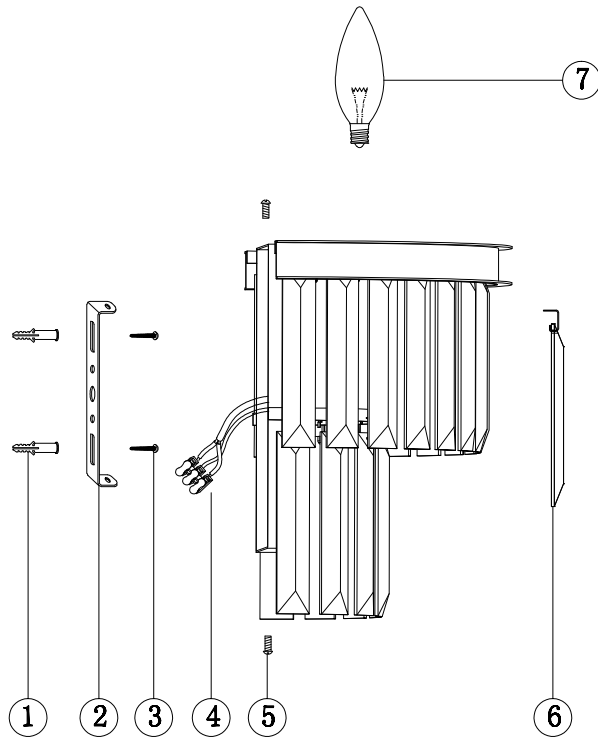

Instruction

MOD085WL-01BS

1 x E14 (40W)

Model: MOD085WL-01BS
Collection: Neoclassic

Wall Lamps