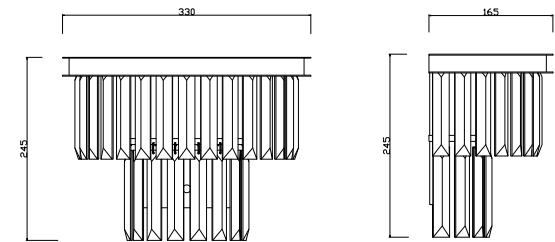

Instruction

MOD085WL-01BS

1 x E14 (40W)

Model: MOD085WL-01BS
Collection: Neoclassic

Wall Lamps