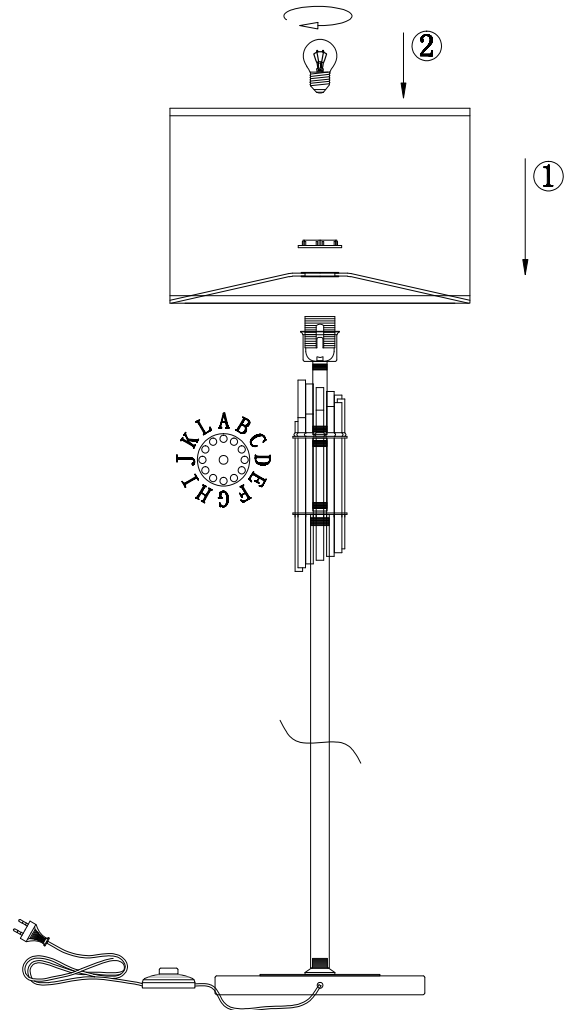

# Instruction

MOD088FL-01BS

1 x E27 (60W)

Model: MOD088FL-01BS  
Collection: Neoclassic

Floor Lamps