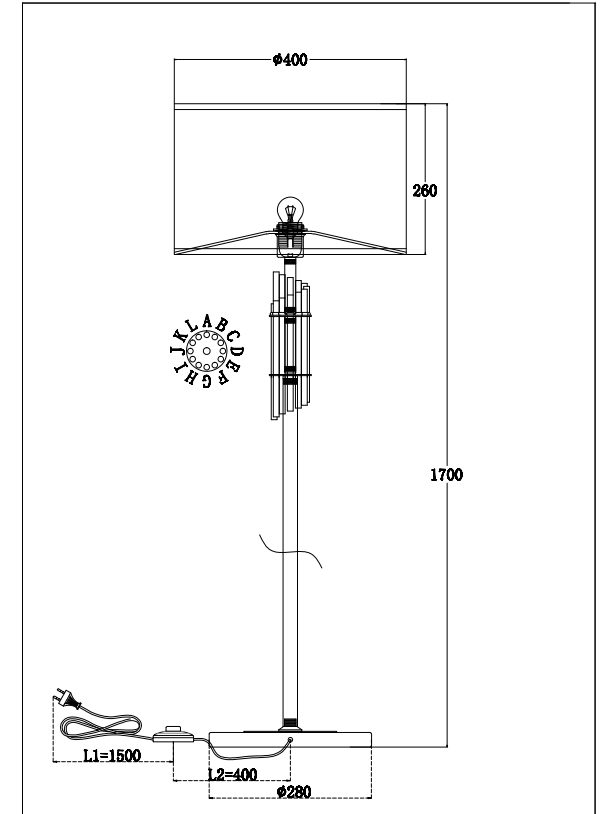

# Instruction

MOD088FL-01BS

1 x E27 (60W)

Model: MOD088FL-01BS  
Collection: Neoclassic

Floor Lamps