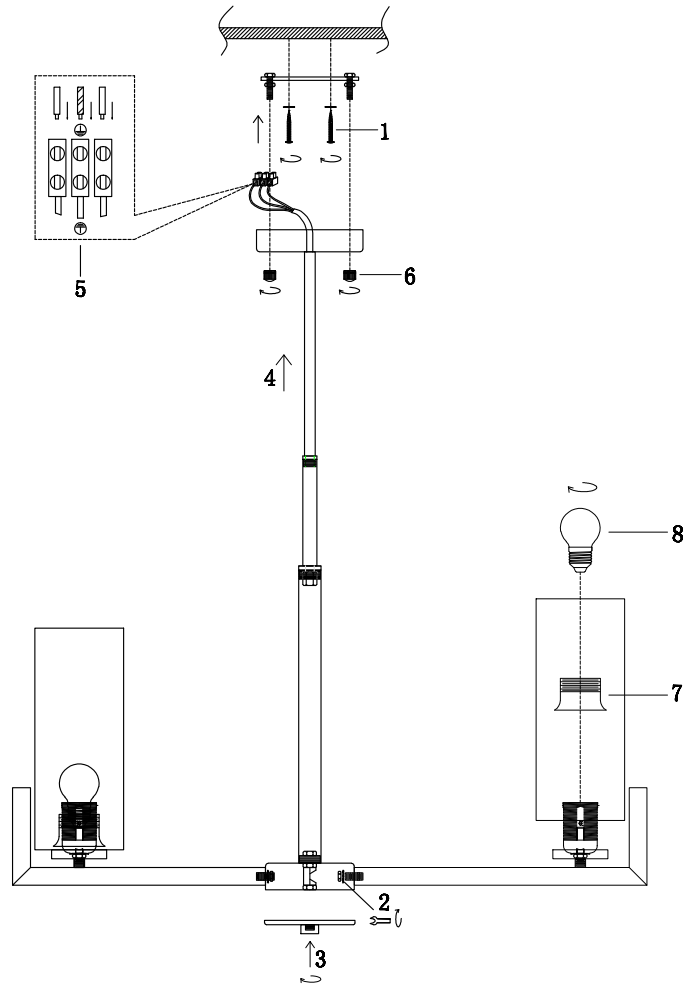

Instruction

MOD089PL-08BS

8 x E27 (40W)

Model: MOD089PL-08BS
Collection: Modern

Ceiling Lamps