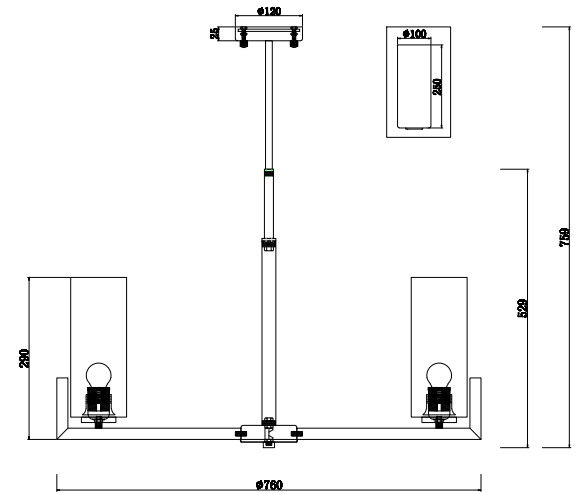

Instruction

MOD089PL-08BS

8 x E27 (40W)

Model: MOD089PL-08BS
Collection: Modern

Ceiling Lamps