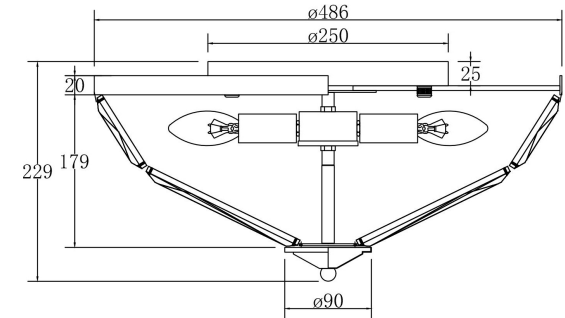

A=18

6xE14 60W

Model: MOD094CL-06G

Collection: Neoclassic

Ceiling Lamps