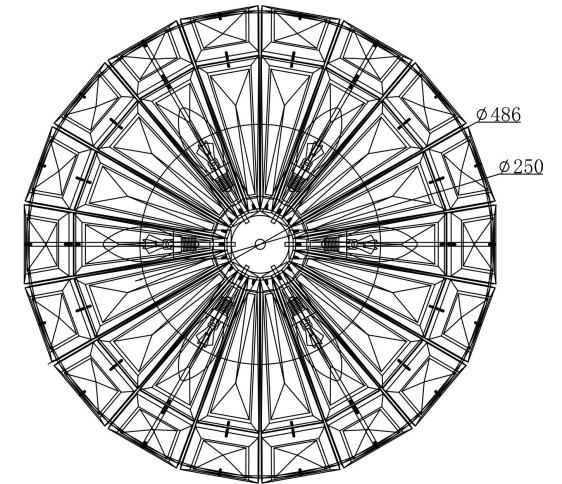

A=18

6xE14 60W

Model: MOD094CL-06G

Collection: Neoclassic

Ceiling Lamps