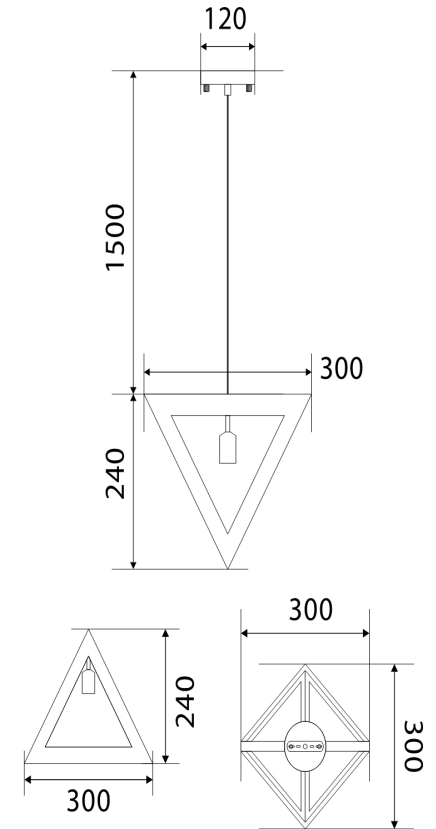

# Instruction

Collection: PENDANT  
Series: PYRAMIDE  
Model: MOD110-01-YE  
Ceiling

- Ceiling

1 x E27 (60W)

**MAYTONI**  
DECORATIVE LIGHTING

[www.maytoni.de](http://www.maytoni.de)