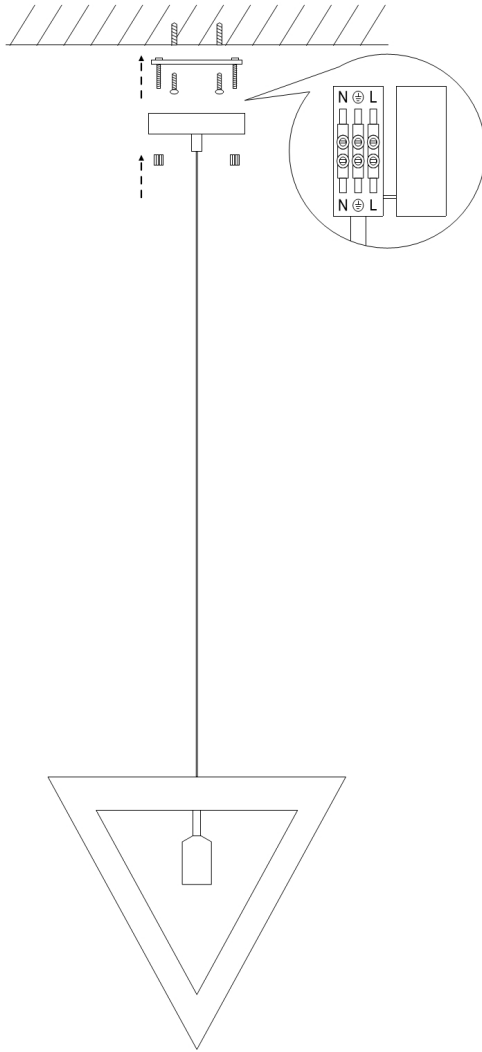

# Instruction

Collection: PENDANT  
Series: PYRAMIDE  
Model: MOD110-01-YE  
Ceiling

- Ceiling

1 x E27 (60W)

**MAYTONI**  
DECORATIVE LIGHTING

[www.maytoni.de](http://www.maytoni.de)