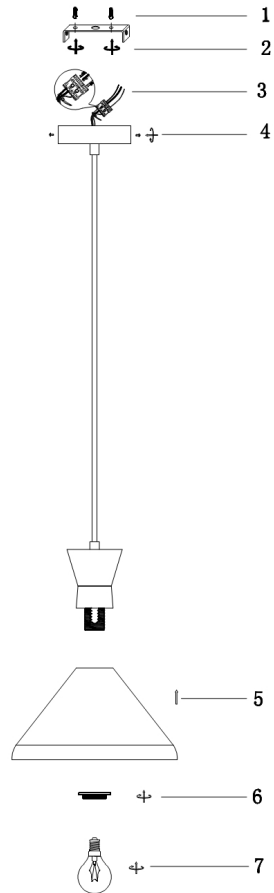

Instruction

Collection: PENDANT
Series: KENDAL
Model: MOD111-11-G
Ceiling

- Ceiling

1 x E14 (40W)

MAYTONI
DECORATIVE LIGHTING

www.maytoni.de