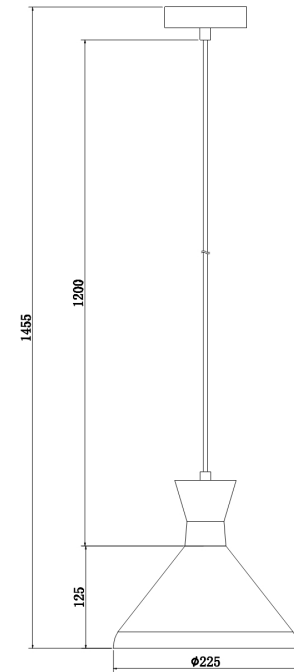

Instruction

Collection: PENDANT
Series: KENDAL
Model: MOD111-11-G
Ceiling

- Ceiling

1 x E14 (40W)

MAYTONI
DECORATIVE LIGHTING

www.maytoni.de