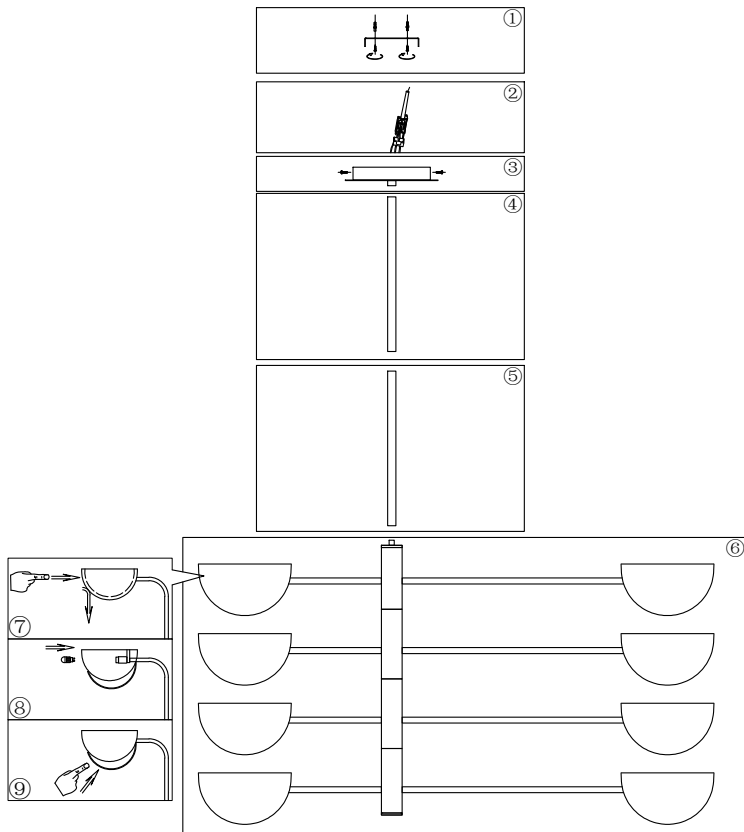

Instruction

MOD126PL-08B

8 x G9 (28W)

Model: MOD126PL-08B

Collection: Technical

Ceiling Lamps