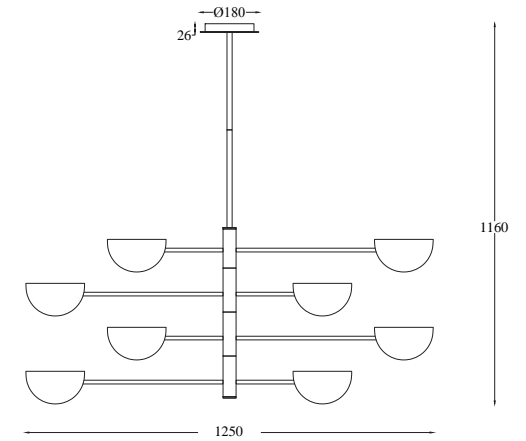

Instruction

MOD126PL-08B

8 x G9 (28W)

Model: MOD126PL-08B

Collection: Technical

Ceiling Lamps