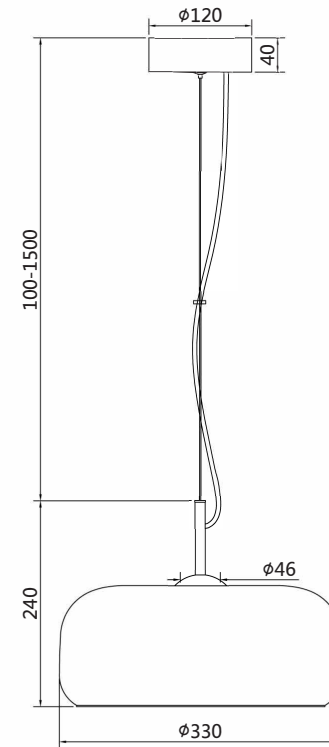

Instruction

MOD127PL-L6AM

MAX 6W
300 Lumen

Model: MOD127PL-L6AM
Collection: Modern

Pendant Lamps