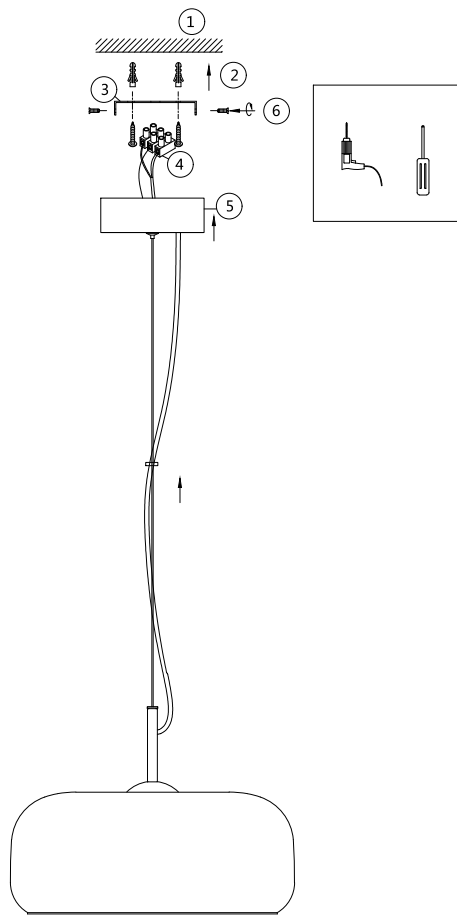

Instruction

MOD127PL-L6AM

MAX 6W
300 Lumen

Model: MOD127PL-L6AM
Collection: Modern

Pendant Lamps