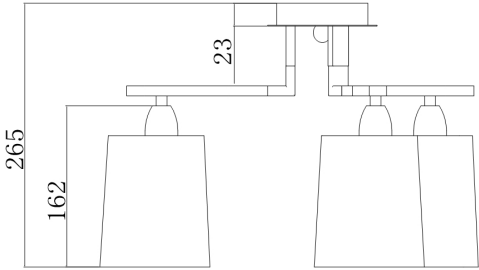

Instruction

Collection: MODERN
Series: SOL
Model: MOD131-CL-03-N
Ceiling

- Ceiling

3 x E14 (40W)

MAYTONI
DECORATIVE LIGHTING

www.maytoni.de