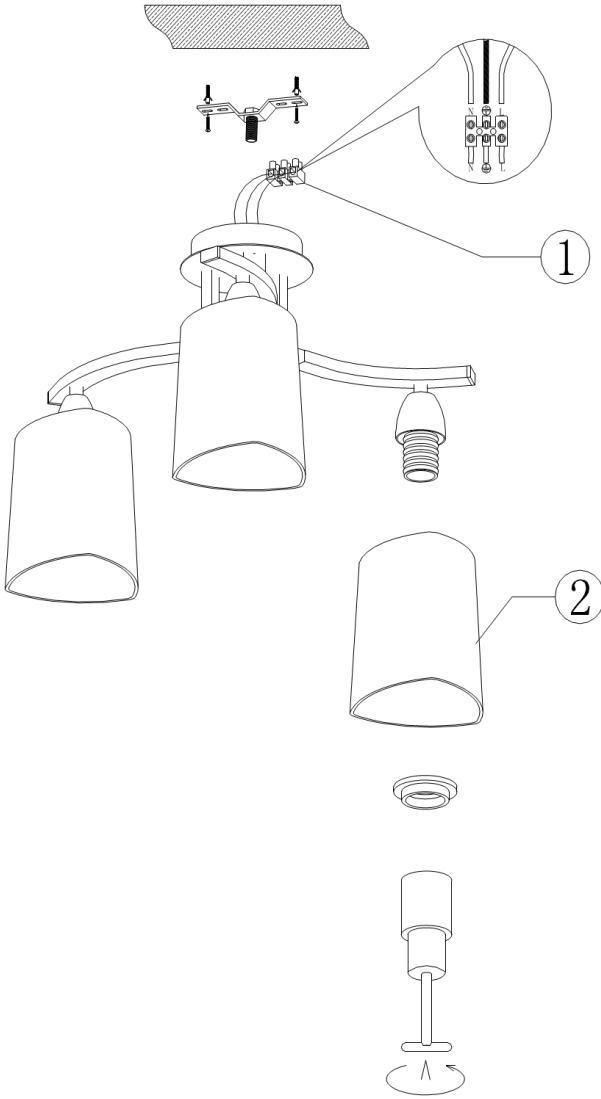

Instruction

Collection: MODERN
Series: SOL
Model: MOD131-CL-03-N
Ceiling

- Ceiling

3 x E14 (40W)

MAYTONI
DECORATIVE LIGHTING

www.maytoni.de