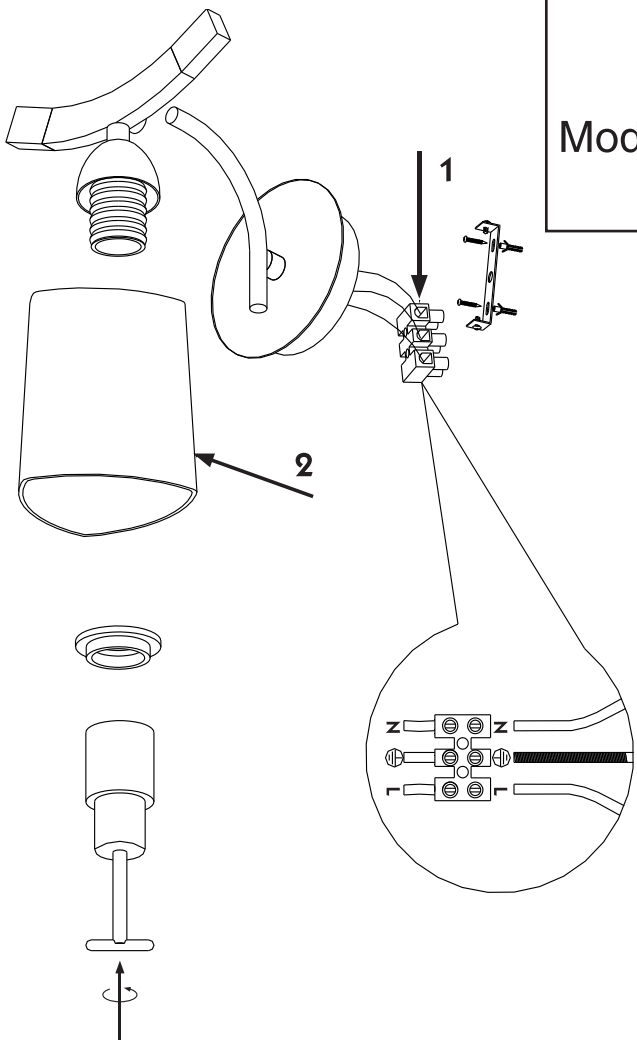

Instruction

Collection: Modern
Series: Sol
Model: MOD131-WL-01-N
Wall Lamp

– Wall Lamp

1 x E14 (40w)

MAYTONI
DECORATIVE LIGHTING

www.maytoni.de