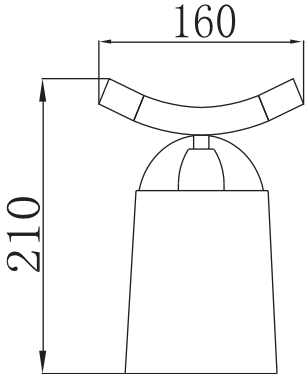

Instruction

Collection: Modern
Series: Sol
Model: MOD131-WL-01-N
Wall Lamp

– Wall Lamp

1 x E14 (40w)

MAYTONI
DECORATIVE LIGHTING

www.maytoni.de