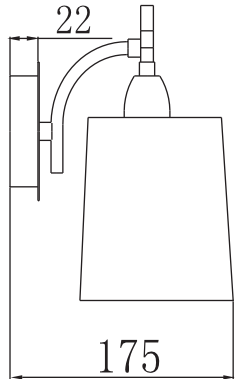

Instruction

Collection: Modern
Series: Sol
Model: MOD131-WL-01-N
Wall Lamp

– Wall Lamp

1 x E14 (40w)

MAYTONI
DECORATIVE LIGHTING

www.maytoni.de