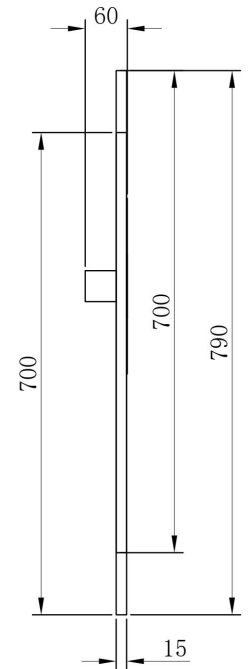

Instruction

MOD179WL-L22BS4K1

MAX 23W
700 Lumen

Model: MOD179WL-L22BS4K1

Collection: Modern

Series: Skyline

Wall Lamps