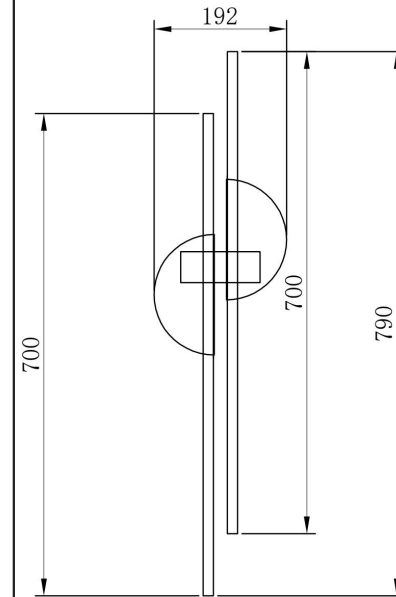

Instruction

MOD179WL-L22BS4K1

MAX 23W
700 Lumen

Model: MOD179WL-L22BS4K1

Collection: Modern

Series: Skyline

Wall Lamps