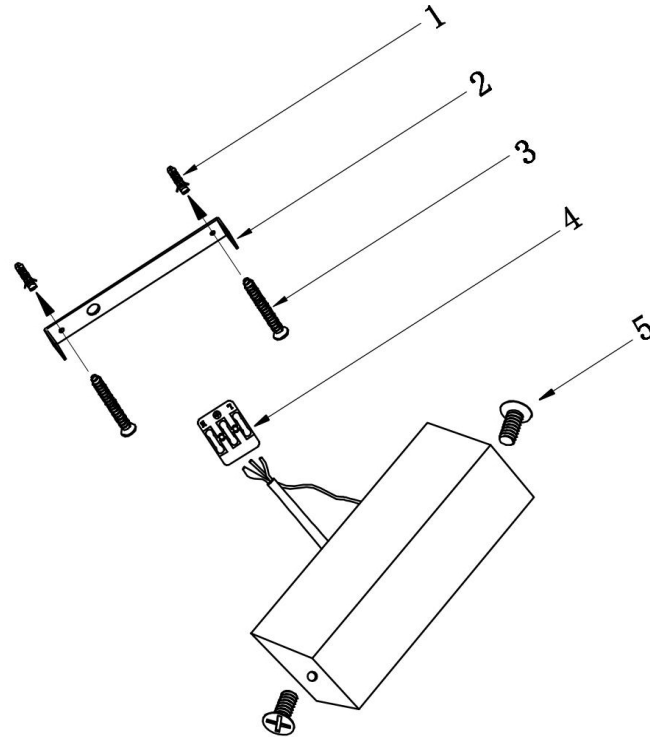

Instruction

MOD179WL-L22BS4K1

MAX 23W
700 Lumen

Model: MOD179WL-L22BS4K1

Collection: Modern

Series: Skyline

Wall Lamps