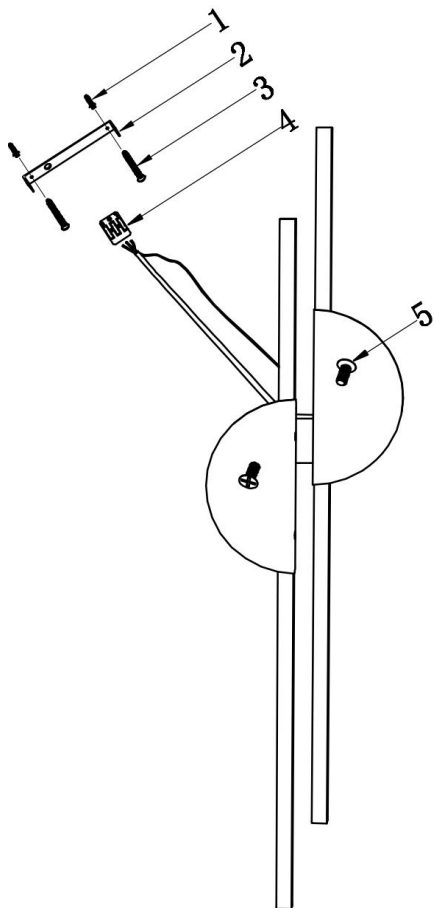

Instruction

MOD179WL-L22BS4K1

MAX 23W
700 Lumen

Model: MOD179WL-L22BS4K1

Collection: Modern

Series: Skyline

Wall Lamps