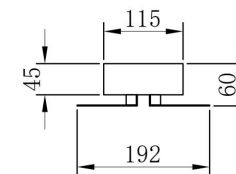

Instruction

MOD179WL-L22BS4K1

MAX 23W
700 Lumen

Model: MOD179WL-L22BS4K1

Collection: Modern

Series: Skyline

Wall Lamps