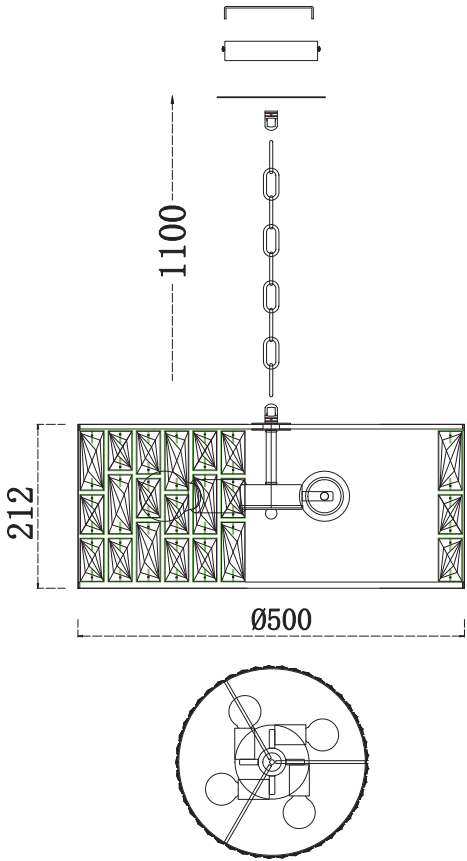

# Instruction

Collection: Modern  
Series: Gelid  
Model: MOD184-PL-04-CH  
Suspended

- Suspended

4 x E27 (60w)

**MAYTONI**  
DECORATIVE LIGHTING

[www.maytoni.de](http://www.maytoni.de)