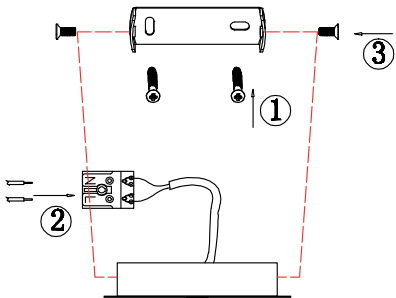

# Instruction

Collection: Modern  
Series: Gelid  
Model: MOD184-PL-04-CH  
Suspended

- Suspended

4 x E27 (60w)

**MAYTONI**  
DECORATIVE LIGHTING

[www.maytoni.de](http://www.maytoni.de)