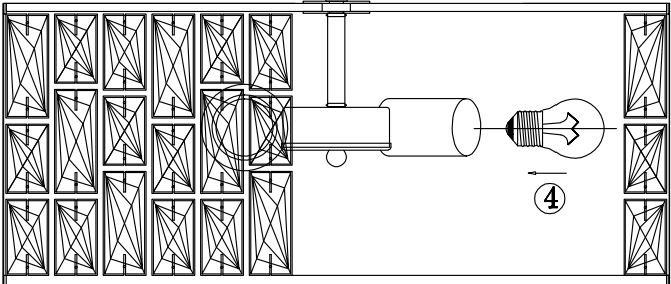

# Instruction

Collection: Modern  
Series: Gelid  
Model: MOD184-PL-04-CH  
Suspended

- Suspended

4 x E27 (60w)

**MAYTONI**  
DECORATIVE LIGHTING

[www.maytoni.de](http://www.maytoni.de)