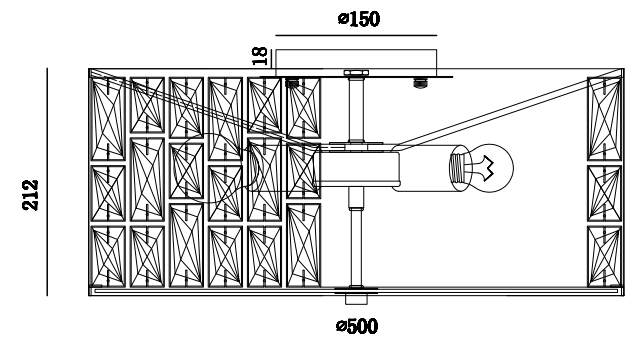

Instruction

MOD184PL-04CH

4 x E27 (60W)

Model: MOD184PL-04CH
Collection: Modern
Series: Gelid

Pendant Lamps