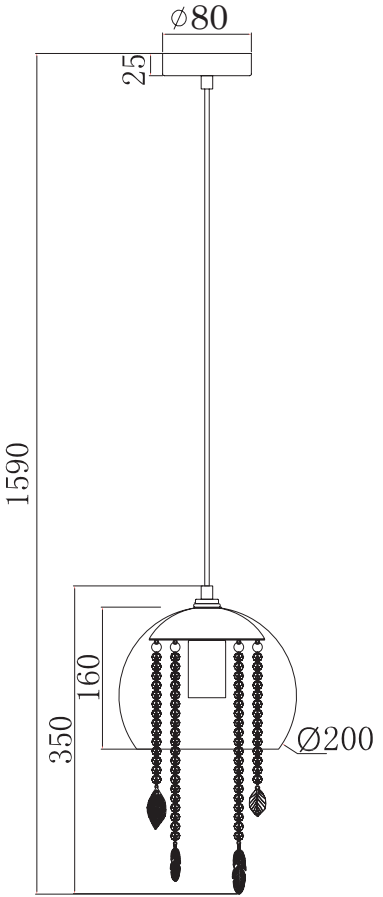

# Instruction

Collection: Pendant  
Series: Equorin  
Model: MOD197-PL-01-G  
Pendant lamp

 – Pendant lamp

  
1 x E27 (60w)

**MAYTONI**  
DECORATIVE LIGHTING

[www.maytoni.de](http://www.maytoni.de)