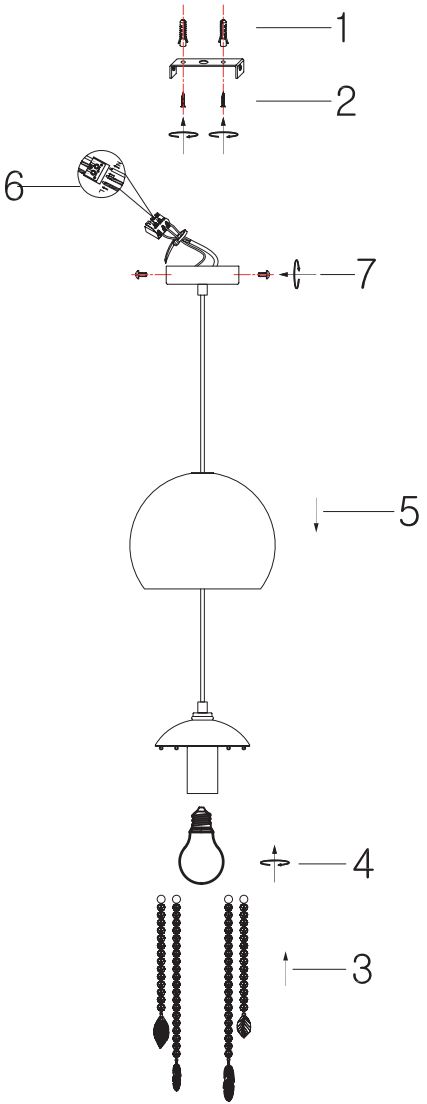

# Instruction

Collection: Pendant  
Series: Equorin  
Model: MOD197-PL-01-G  
Pendant lamp

 – Pendant lamp

  
1 x E27 (60w)

**MAYTONI**  
DECORATIVE LIGHTING

[www.maytoni.de](http://www.maytoni.de)