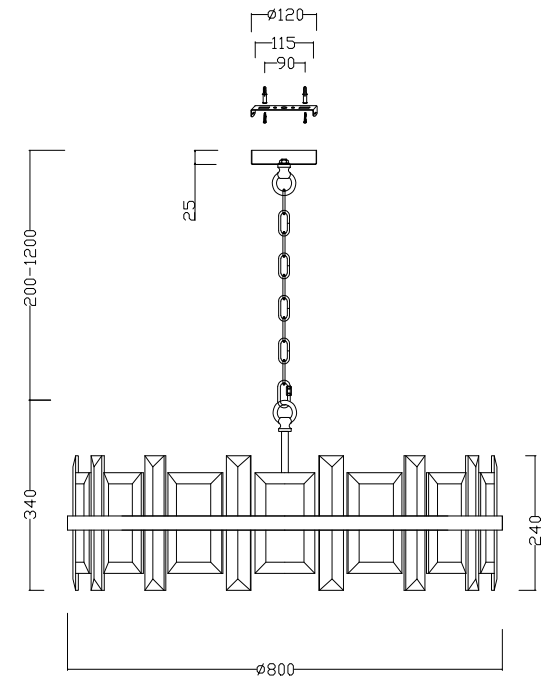

# Instruction

MOD201PL-07N

7 x E14 (40W)

Model: MOD201PL-07N  
Collection: Modern  
Series: Cerezo

Ceiling Lamps