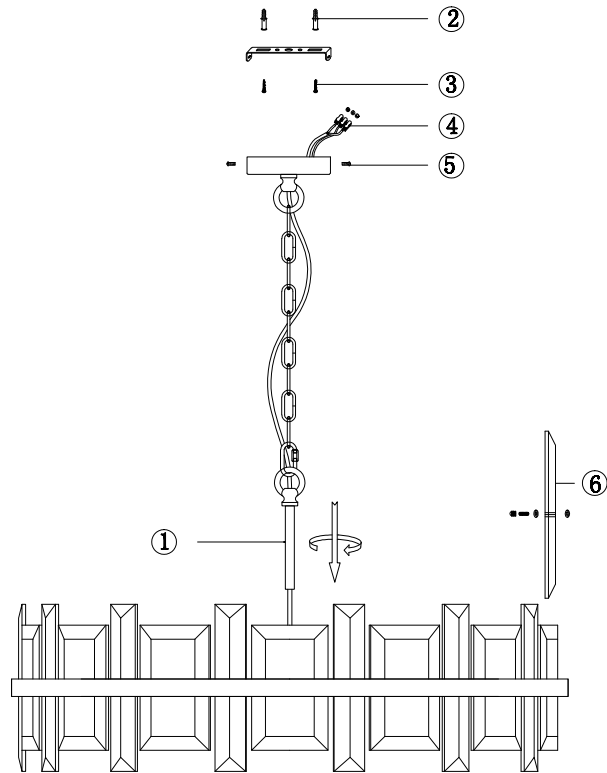

# Instruction

MOD201PL-07N

7 x E14 (40W)

Model: MOD201PL-07N  
Collection: Modern  
Series: Cerezo

Ceiling Lamps